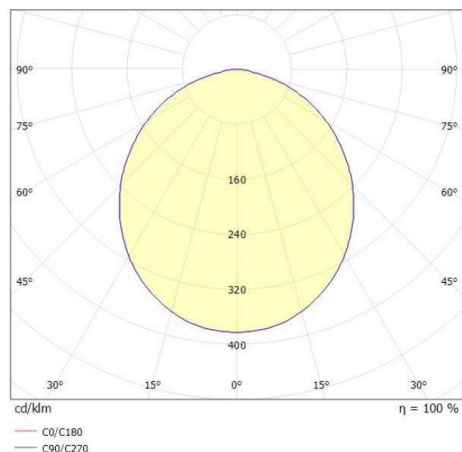

LITIN 2.0

540-05110131d5060

LITIN 2 VOLARE TRACK SPOTLIGHT WITH 2 PH VOLARE ADAPTER made of aluminium, black, similar to RAL 9005, decor gold, satined PMMA opal diffuser beam 105°, light output direct, swiveling 350°, tilting 90°, dimmability: not dimmable, adapter/ceiling base white, IP20

DRAWING

LIGHT DISTRIBUTION CURVE

TECHNICAL DETAILS

System perform. [W]	10
Bulb type	LED
Luminous flux [lm]	530
Colour temp. [K]	2700K
CRI	>90
Optics	PMMA opal diffuser
Designer	INHOUSE
Dimming	not dimmable
Light output	direct
Beam angle [°]	105°
Voltage [V]	220-240V 50/60Hz
Material	aluminium
Length [mm]	92,6
Height [mm]	140
Diameter [mm]	90
IP protection class	IP20
Voltage class	protection cl. II
Net weight [kg]	0,77
Colour lamp	black
RAL	9005
Colour adapter/ceiling base	white
Colour decor	gold
EAN-Number	9010506778397
Lifetime [h]	30 000
Energy efficiency cl.	G