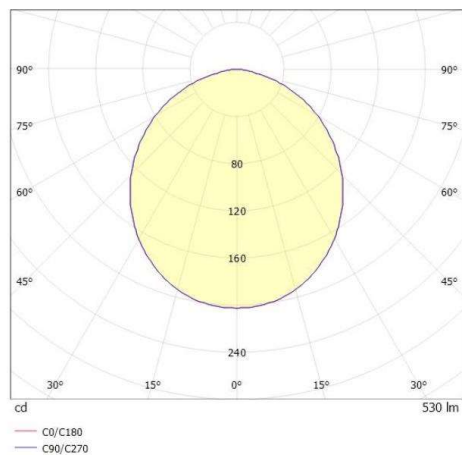

## LITIN 2.0

540-05110131d6040

LITIN 2 VOLARE TRACK SPOTLIGHT WITH 2 PH VOLARE ADAPTER made of aluminium, grey, similar to RAL 9006, decor gold, satined PMMA opal diffuser beam 105°, light output direct, swiveling 350°, tilting 90°, dimmability: not dimmable, adapter/ceiling base black, IP20

## DRAWING

## LIGHT DISTRIBUTION CURVE

## TECHNICAL DETAILS

System perform. [W]	10
Bulb type	LED
Luminous flux [lm]	530
Colour temp. [K]	2700K
CRI	>90
Optics	PMMA opal diffuser
Designer	INHOUSE
Dimming	not dimmable
Light output	direct
Beam angle [°]	105°
Voltage [V]	220-240V 50/60Hz
Material	aluminium
Length [mm]	92,6
Height [mm]	140
Diameter [mm]	90
IP protection class	IP20
Voltage class	protection cl. II
Net weight [kg]	0,78
Colour lamp	grey
RAL	9006
Colour adapter/ceiling base	black
Colour decor	gold
EAN-Number	9010506919448
Lifetime [h]	30 000
Energy efficiency cl.	G