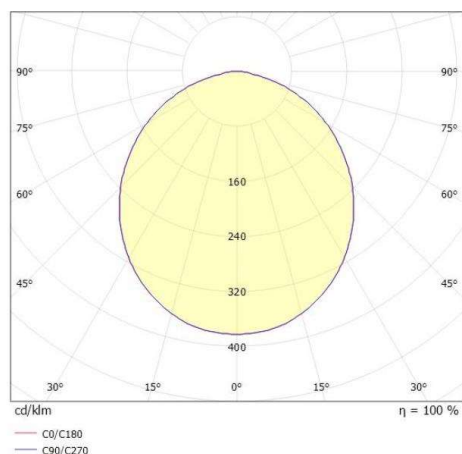

LITIN 2.0

540-05110131d6060

LITIN 2 VOLARE TRACK SPOTLIGHT WITH 2 PH VOLARE ADAPTER made of aluminium, black, similar to RAL 9005, decor gold, satined PMMA opal diffuser beam 105°, light output direct, swiveling 350°, tilting 90°, dimmability: not dimmable, adapter/ceiling base black, IP20

DRAWING

LIGHT DISTRIBUTION CURVE

TECHNICAL DETAILS

System perform. [W]	10
Bulb type	LED
Luminous flux [lm]	530
Colour temp. [K]	2700K
CRI	>90
Optics	PMMA opal diffuser
Designer	INHOUSE
Dimming	not dimmable
Light output	direct
Beam angle [°]	105°
Voltage [V]	220-240V 50/60Hz
Material	aluminium
Length [mm]	92,6
Height [mm]	140
Diameter [mm]	90
IP protection class	IP20
Voltage class	protection cl. II
Net weight [kg]	0,77
Colour lamp	black
RAL	9005
Colour adapter/ceiling base	black
Colour decor	gold
EAN-Number	9010506778410
Lifetime [h]	30 000
Energy efficiency cl.	G