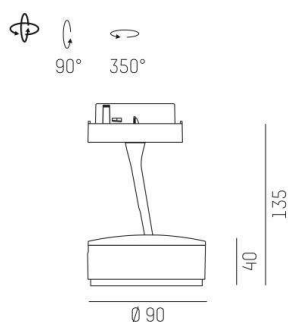

LITIN 2.0

540-05110131d6060

LITIN 2 VOLARE TRACK SPOTLIGHT WITH 2 PH VOLARE ADAPTER made of aluminium, black, similar to RAL 9005, decor gold, satined PMMA opal diffuser beam 105°, light output direct, swiveling 350°, tilting 90°, dimmability: not dimmable, adapter/ceiling base black, IP20

DRAWING

LIGHT DISTRIBUTION CURVE

TECHNICAL DETAILS

System perform. [W]	10
Bulb type	LED
Luminous flux [lm]	530
Colour temp. [K]	2700K
CRI	>90
Optics	PMMA opal diffuser
Designer	INHOUSE
Dimming	not dimmable
Light output	direct
Beam angle [°]	105°
Voltage [V]	220-240V 50/60Hz
Material	aluminium
Length [mm]	92,6
Height [mm]	140
Diameter [mm]	90
IP protection class	IP20
Voltage class	protection cl. II
Net weight [kg]	0,77
Colour lamp	black
RAL	9005
Colour adapter/ceiling base	black
Colour decor	gold
EAN-Number	9010506778410
Lifetime [h]	30 000
Energy efficiency cl.	G