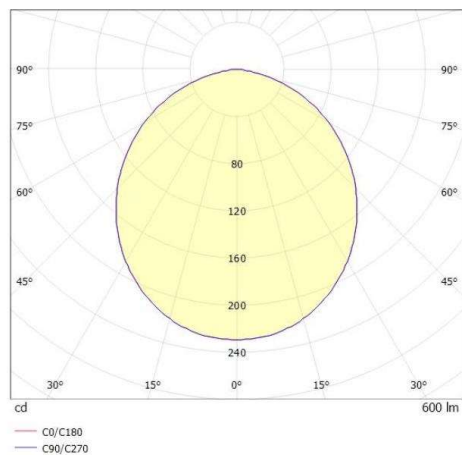

## LITIN 2.0

540-0511014044040

LITIN 2 VOLARE TRACK SPOTLIGHT WITH 2 PH VOLARE ADAPTER made of aluminium, grey, similar to RAL 9006, decor grey, satined PMMA opal diffuser beam 105°, light output direct, swiveling 350°, tilting 90°, dimmability: not dimmable, adapter/ceiling base grey, IP20

## DRAWING

## LIGHT DISTRIBUTION CURVE

## TECHNICAL DETAILS

System perform. [W]	10
Bulb type	LED
Luminous flux [lm]	600
Colour temp. [K]	4000K
CRI	>90
Optics	PMMA opal diffuser
Designer	INHOUSE
Dimming	not dimmable
Light output	direct
Beam angle [°]	105°
Voltage [V]	220-240V 50/60Hz
Material	aluminium
Length [mm]	92,6
Height [mm]	140
Diameter [mm]	90
IP protection class	IP20
Voltage class	protection cl. II
Net weight [kg]	0,78
Colour lamp	grey
RAL	9006
Colour adapter/ceiling base	grey
Colour decor	grey
EAN-Number	9010506935165
Lifetime [h]	30 000
Energy efficiency cl.	G