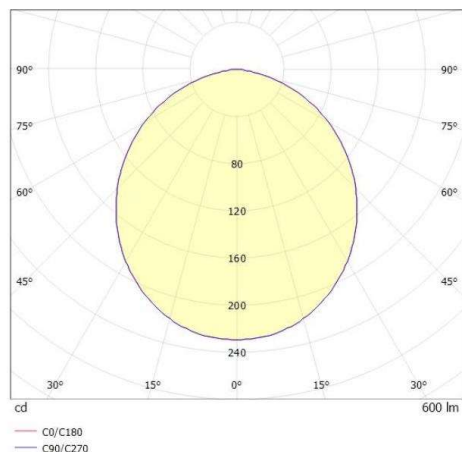

LITIN 2.0

540-0511014044050

LITIN 2 VOLARE TRACK SPOTLIGHT WITH 2 PH VOLARE ADAPTER made of aluminium, white, similar to RAL 9016, decor grey, satined PMMA opal diffuser beam 105°, light output direct, swiveling 350°, tilting 90°, dimmability: not dimmable, adapter/ceiling base grey, IP20

DRAWING

LIGHT DISTRIBUTION CURVE

TECHNICAL DETAILS

System perform. [W]	10
Bulb type	LED
Luminous flux [lm]	600
Colour temp. [K]	4000K
CRI	>90
Optics	PMMA opal diffuser
Designer	INHOUSE
Dimming	not dimmable
Light output	direct
Beam angle [°]	105°
Voltage [V]	220-240V 50/60Hz
Material	aluminium
Length [mm]	92,6
Height [mm]	140
Diameter [mm]	90
IP protection class	IP20
Voltage class	protection cl. II
Net weight [kg]	0,77
Colour lamp	white
RAL	9016
Colour adapter/ceiling base	grey
Colour decor	grey
EAN-Number	9010506935202
Lifetime [h]	30 000
Energy efficiency cl.	G