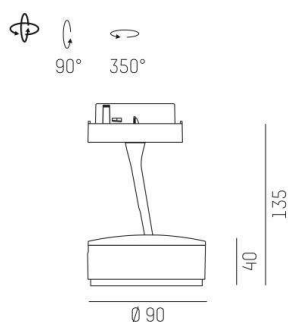

## LITIN 2.0

540-0511014044060

LITIN 2 VOLARE TRACK SPOTLIGHT WITH 2 PH VOLARE ADAPTER made of aluminium, black, similar to RAL 9005, decor grey, satined PMMA opal diffuser beam 105°, light output direct, swiveling 350°, tilting 90°, dimmability: not dimmable, adapter/ceiling base grey, IP20

## DRAWING

## TECHNICAL DETAILS

System perform. [W]	10
Bulb type	LED
Luminous flux [lm]	600
Colour temp. [K]	4000K
CRI	>90
Optics	PMMA opal diffuser
Designer	INHOUSE
Dimming	not dimmable
Light output	direct
Beam angle [°]	105°
Voltage [V]	220-240V 50/60Hz
Material	aluminium
Length [mm]	92,6
Height [mm]	140
Diameter [mm]	90
IP protection class	IP20
Voltage class	protection cl. II
Net weight [kg]	0,77
Colour lamp	black
RAL	9005
Colour adapter/ceiling base	grey
Colour decor	grey
EAN-Number	9010506935219
Lifetime [h]	30 000
Energy efficiency cl.	G