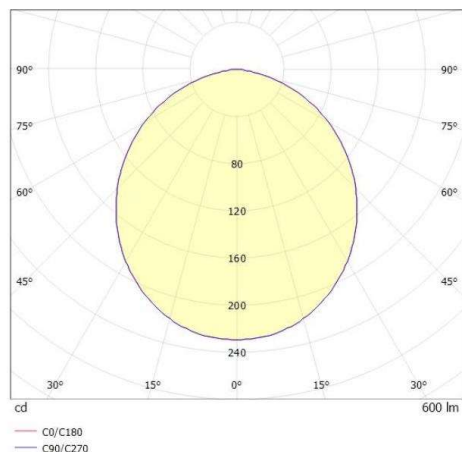

## LITIN 2.0

540-0511014044060

LITIN 2 VOLARE TRACK SPOTLIGHT WITH 2 PH VOLARE ADAPTER made of aluminium, black, similar to RAL 9005, decor grey, satined PMMA opal diffuser beam 105°, light output direct, swiveling 350°, tilting 90°, dimmability: not dimmable, adapter/ceiling base grey, IP20

## DRAWING

## LIGHT DISTRIBUTION CURVE

## TECHNICAL DETAILS

System perform. [W]	10
Bulb type	LED
Luminous flux [lm]	600
Colour temp. [K]	4000K
CRI	>90
Optics	PMMA opal diffuser
Designer	INHOUSE
Dimming	not dimmable
Light output	direct
Beam angle [°]	105°
Voltage [V]	220-240V 50/60Hz
Material	aluminium
Length [mm]	92,6
Height [mm]	140
Diameter [mm]	90
IP protection class	IP20
Voltage class	protection cl. II
Net weight [kg]	0,77
Colour lamp	black
RAL	9005
Colour adapter/ceiling base	grey
Colour decor	grey
EAN-Number	9010506935219
Lifetime [h]	30 000
Energy efficiency cl.	G