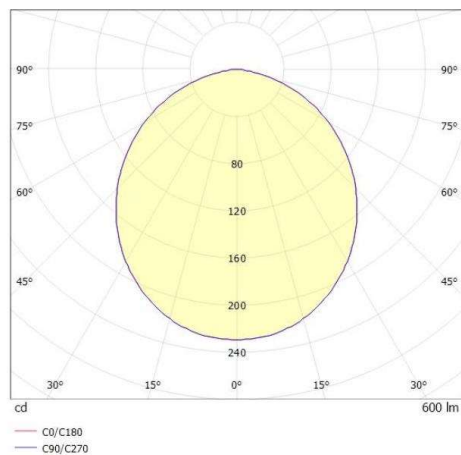

## LITIN 2.0

540-0511014045040

LITIN 2 VOLARE TRACK SPOTLIGHT WITH 2 PH VOLARE ADAPTER made of aluminium, grey, similar to RAL 9006, decor grey, satined PMMA opal diffuser beam 105°, light output direct, swiveling 350°, tilting 90°, dimmability: not dimmable, adapter/ceiling base white, IP20

## DRAWING

## LIGHT DISTRIBUTION CURVE

## TECHNICAL DETAILS

System perform. [W]	10
Bulb type	LED
Luminous flux [lm]	600
Colour temp. [K]	4000K
CRI	>90
Optics	PMMA opal diffuser
Designer	INHOUSE
Dimming	not dimmable
Light output	direct
Beam angle [°]	105°
Voltage [V]	220-240V 50/60Hz
Material	aluminium
Length [mm]	92,6
Height [mm]	140
Diameter [mm]	90
IP protection class	IP20
Voltage class	protection cl. II
Net weight [kg]	0,78
Colour lamp	grey
RAL	9006
Colour adapter/ceiling base	white
Colour decor	grey
EAN-Number	9010506935189
Lifetime [h]	30 000
Energy efficiency cl.	G