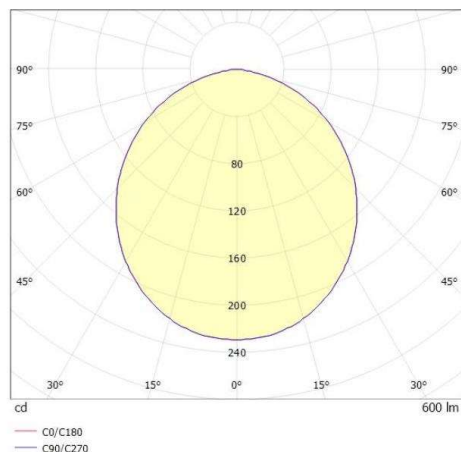

## LITIN 2.0

540-0511014045050

LITIN 2 VOLARE TRACK SPOTLIGHT WITH 2 PH VOLARE ADAPTER made of aluminium, white, similar to RAL 9016, decor grey, satined PMMA opal diffuser beam 105°, light output direct, swiveling 350°, tilting 90°, dimmability: not dimmable, adapter/ceiling base white, IP20

## DRAWING

## LIGHT DISTRIBUTION CURVE

## TECHNICAL DETAILS

System perform. [W]	10
Bulb type	LED
Luminous flux [lm]	600
Colour temp. [K]	4000K
CRI	>90
Optics	PMMA opal diffuser
Designer	INHOUSE
Dimming	not dimmable
Light output	direct
Beam angle [°]	105°
Voltage [V]	220-240V 50/60Hz
Material	aluminium
Length [mm]	92,6
Height [mm]	140
Diameter [mm]	90
IP protection class	IP20
Voltage class	protection cl. II
Net weight [kg]	0,77
Colour lamp	white
RAL	9016
Colour adapter/ceiling base	white
Colour decor	grey
EAN-Number	9010506979459
Lifetime [h]	30 000
Energy efficiency cl.	G