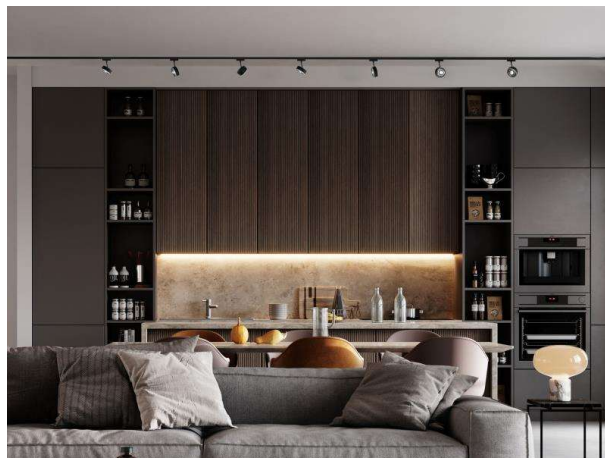

## LITIN 2.0

540-0511014045050

LITIN 2 VOLARE TRACK SPOTLIGHT WITH 2 PH VOLARE ADAPTER made of aluminium, white, similar to RAL 9016, decor grey, satined PMMA opal diffuser beam 105°, light output direct, swiveling 350°, tilting 90°, dimmability: not dimmable, adapter/ceiling base white, IP20