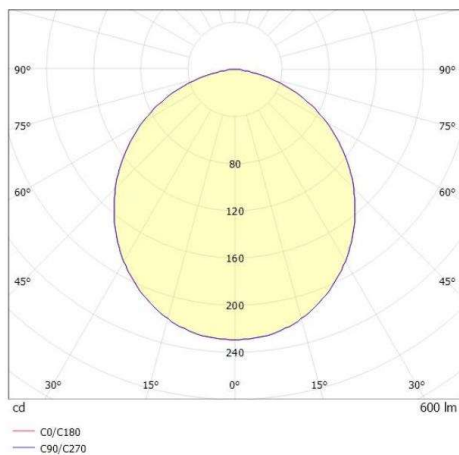

LITIN 2.0

540-0511014046040

LITIN 2 VOLARE TRACK SPOTLIGHT WITH 2 PH VOLARE ADAPTER made of aluminium, grey, similar to RAL 9006, decor grey, satined PMMA opal diffuser beam 105°, light output direct, swiveling 350°, tilting 90°, dimmability: not dimmable, adapter/ceiling base black, IP20

DRAWING

LIGHT DISTRIBUTION CURVE

TECHNICAL DETAILS

System perform. [W]	10
Bulb type	LED
Luminous flux [lm]	600
Colour temp. [K]	4000K
CRI	>90
Optics	PMMA opal diffuser
Designer	INHOUSE
Dimming	not dimmable
Light output	direct
Beam angle [°]	105°
Voltage [V]	220-240V 50/60Hz
Material	aluminium
Length [mm]	92,6
Height [mm]	140
Diameter [mm]	90
IP protection class	IP20
Voltage class	protection cl. II
Net weight [kg]	0,78
Colour lamp	grey
RAL	9006
Colour adapter/ceiling base	black
Colour decor	grey
EAN-Number	9010506935196
Lifetime [h]	30 000
Energy efficiency cl.	G