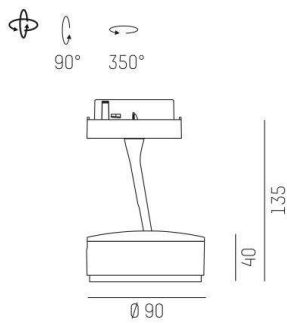

LITIN 2.0

540-0511014046040

LITIN 2 VOLARE TRACK SPOTLIGHT WITH 2 PH VOLARE ADAPTER made of aluminium, grey, similar to RAL 9006, decor grey, satined PMMA opal diffuser beam 105°, light output direct, swiveling 350°, tilting 90°, dimmability: not dimmable, adapter/ceiling base black, IP20

DRAWING

LIGHT DISTRIBUTION CURVE

TECHNICAL DETAILS

System perform. [W]	10
Bulb type	LED
Luminous flux [lm]	600
Colour temp. [K]	4000K
CRI	>90
Optics	PMMA opal diffuser
Designer	INHOUSE
Dimming	not dimmable
Light output	direct
Beam angle [°]	105°
Voltage [V]	220-240V 50/60Hz
Material	aluminium
Length [mm]	92,6
Height [mm]	140
Diameter [mm]	90
IP protection class	IP20
Voltage class	protection cl. II
Net weight [kg]	0,78
Colour lamp	grey
RAL	9006
Colour adapter/ceiling base	black
Colour decor	grey
EAN-Number	9010506935196
Lifetime [h]	30 000
Energy efficiency cl.	G