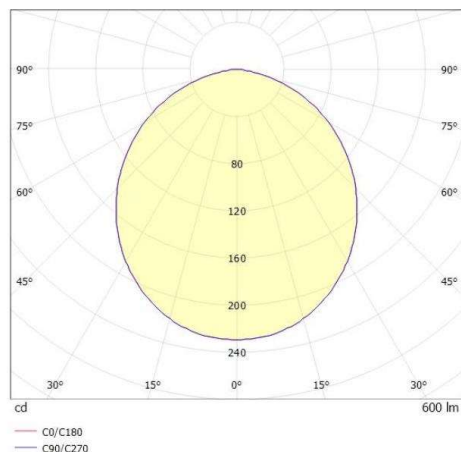

## LITIN 2.0

540-0511014054040

LITIN 2 VOLARE TRACK SPOTLIGHT WITH 2 PH VOLARE ADAPTER made of aluminium, grey, similar to RAL 9006, decor white, satined PMMA opal diffuser beam 105°, light output direct, swiveling 350°, tilting 90°, dimmability: not dimmable, adapter/ceiling base grey, IP20

## DRAWING

## LIGHT DISTRIBUTION CURVE

## TECHNICAL DETAILS

System perform. [W]	10
Bulb type	LED
Luminous flux [lm]	600
Colour temp. [K]	4000K
CRI	>90
Optics	PMMA opal diffuser
Designer	INHOUSE
Dimming	not dimmable
Light output	direct
Beam angle [°]	105°
Voltage [V]	220-240V 50/60Hz
Material	aluminium
Length [mm]	92,6
Height [mm]	140
Diameter [mm]	90
IP protection class	IP20
Voltage class	protection cl. II
Net weight [kg]	0,78
Colour lamp	grey
RAL	9006
Colour adapter/ceiling base	grey
Colour decor	white
EAN-Number	9010506919493
Lifetime [h]	30 000
Energy efficiency cl.	G