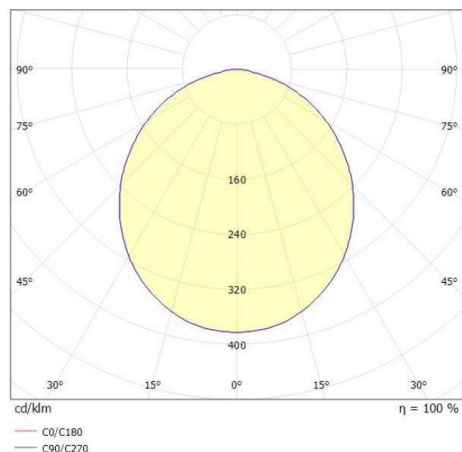

## LITIN 2.0

540-0511014054060

LITIN 2 VOLARE TRACK SPOTLIGHT WITH 2 PH VOLARE ADAPTER made of aluminium, black, similar to RAL 9005, decor white, satined PMMA opal diffuser beam 105°, light output direct, swiveling 350°, tilting 90°, dimmability: not dimmable, adapter/ceiling base grey, IP20

## DRAWING

## LIGHT DISTRIBUTION CURVE

## TECHNICAL DETAILS

System perform. [W]	10
Bulb type	LED
Luminous flux [lm]	600
Colour temp. [K]	4000K
CRI	>90
Optics	PMMA opal diffuser
Designer	INHOUSE
Dimming	not dimmable
Light output	direct
Beam angle [°]	105°
Voltage [V]	220-240V 50/60Hz
Material	aluminium
Length [mm]	92,6
Height [mm]	140
Diameter [mm]	90
IP protection class	IP20
Voltage class	protection cl. II
Net weight [kg]	0,77
Colour lamp	black
RAL	9005
Colour adapter/ceiling base	grey
Colour decor	white
EAN-Number	9010506778595
Lifetime [h]	30 000
Energy efficiency cl.	G