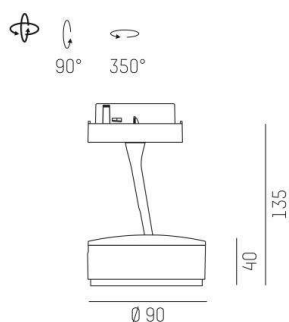

## LITIN 2.0

540-0511014054060

LITIN 2 VOLARE TRACK SPOTLIGHT WITH 2 PH VOLARE ADAPTER made of aluminium, black, similar to RAL 9005, decor white, satined PMMA opal diffuser beam 105°, light output direct, swiveling 350°, tilting 90°, dimmability: not dimmable, adapter/ceiling base grey, IP20

## DRAWING

## TECHNICAL DETAILS

System perform. [W]	10
Bulb type	LED
Luminous flux [lm]	600
Colour temp. [K]	4000K
CRI	>90
Optics	PMMA opal diffuser
Designer	INHOUSE
Dimming	not dimmable
Light output	direct
Beam angle [°]	105°
Voltage [V]	220-240V 50/60Hz
Material	aluminium
Length [mm]	92,6
Height [mm]	140
Diameter [mm]	90
IP protection class	IP20
Voltage class	protection cl. II
Net weight [kg]	0,77
Colour lamp	black
RAL	9005
Colour adapter/ceiling base	grey
Colour decor	white
EAN-Number	9010506778595
Lifetime [h]	30 000
Energy efficiency cl.	G