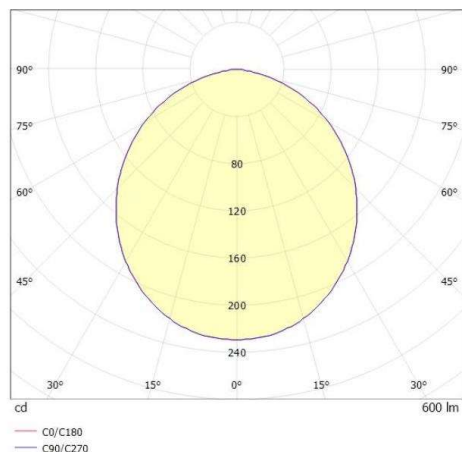

LITIN 2.0

540-0511014055040

LITIN 2 VOLARE TRACK SPOTLIGHT WITH 2 PH VOLARE ADAPTER made of aluminium, grey, similar to RAL 9006, decor white, satined PMMA opal diffuser beam 105°, light output direct, swiveling 350°, tilting 90°, dimmability: not dimmable, adapter/ceiling base white, IP20

DRAWING

LIGHT DISTRIBUTION CURVE

TECHNICAL DETAILS

System perform. [W]	10
Bulb type	LED
Luminous flux [lm]	600
Colour temp. [K]	4000K
CRI	>90
Optics	PMMA opal diffuser
Designer	INHOUSE
Dimming	not dimmable
Light output	direct
Beam angle [°]	105°
Voltage [V]	220-240V 50/60Hz
Material	aluminium
Length [mm]	92,6
Height [mm]	140
Diameter [mm]	90
IP protection class	IP20
Voltage class	protection cl. II
Net weight [kg]	0,78
Colour lamp	grey
RAL	9006
Colour adapter/ceiling base	white
Colour decor	white
EAN-Number	9010506919486
Lifetime [h]	30 000
Energy efficiency cl.	G