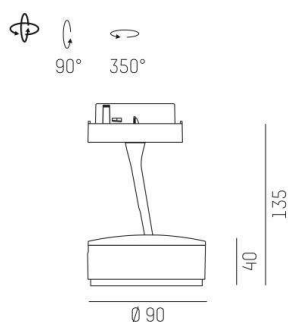

LITIN 2.0

540-0511014055040

LITIN 2 VOLARE TRACK SPOTLIGHT WITH 2 PH VOLARE ADAPTER made of aluminium, grey, similar to RAL 9006, decor white, satined PMMA opal diffuser beam 105°, light output direct, swiveling 350°, tilting 90°, dimmability: not dimmable, adapter/ceiling base white, IP20

DRAWING

LIGHT DISTRIBUTION CURVE

TECHNICAL DETAILS

System perform. [W]	10
Bulb type	LED
Luminous flux [lm]	600
Colour temp. [K]	4000K
CRI	>90
Optics	PMMA opal diffuser
Designer	INHOUSE
Dimming	not dimmable
Light output	direct
Beam angle [°]	105°
Voltage [V]	220-240V 50/60Hz
Material	aluminium
Length [mm]	92,6
Height [mm]	140
Diameter [mm]	90
IP protection class	IP20
Voltage class	protection cl. II
Net weight [kg]	0,78
Colour lamp	grey
RAL	9006
Colour adapter/ceiling base	white
Colour decor	white
EAN-Number	9010506919486
Lifetime [h]	30 000
Energy efficiency cl.	G