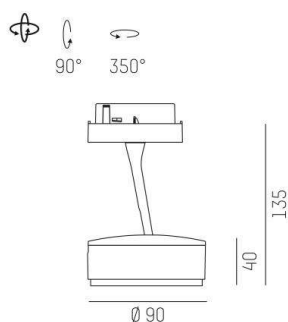

## LITIN 2.0

540-0511014055060

LITIN 2 VOLARE TRACK SPOTLIGHT WITH 2 PH VOLARE ADAPTER made of aluminium, black, similar to RAL 9005, decor white, satined PMMA opal diffuser beam 105°, light output direct, swiveling 350°, tilting 90°, dimmability: not dimmable, adapter/ceiling base white, IP20

## DRAWING

## TECHNICAL DETAILS

System perform. [W]	10
Bulb type	LED
Luminous flux [lm]	600
Colour temp. [K]	4000K
CRI	>90
Optics	PMMA opal diffuser
Designer	INHOUSE
Dimming	not dimmable
Light output	direct
Beam angle [°]	105°
Voltage [V]	220-240V 50/60Hz
Material	aluminium
Length [mm]	92,6
Height [mm]	140
Diameter [mm]	90
IP protection class	IP20
Voltage class	protection cl. II
Net weight [kg]	0,77
Colour lamp	black
RAL	9005
Colour adapter/ceiling base	white
Colour decor	white
EAN-Number	9010506778588
Lifetime [h]	30 000
Energy efficiency cl.	G