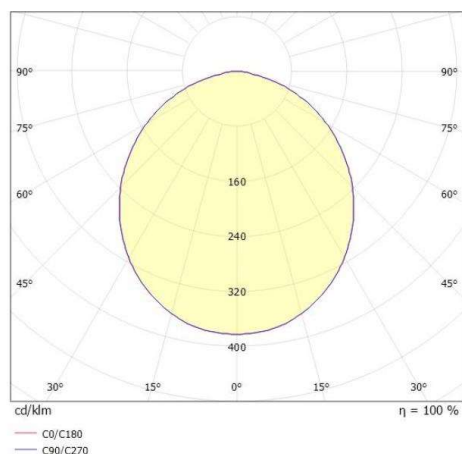

## LITIN 2.0

540-0511014055060

LITIN 2 VOLARE TRACK SPOTLIGHT WITH 2 PH VOLARE ADAPTER made of aluminium, black, similar to RAL 9005, decor white, satined PMMA opal diffuser beam 105°, light output direct, swiveling 350°, tilting 90°, dimmability: not dimmable, adapter/ceiling base white, IP20

## DRAWING

## LIGHT DISTRIBUTION CURVE

## TECHNICAL DETAILS

System perform. [W]	10
Bulb type	LED
Luminous flux [lm]	600
Colour temp. [K]	4000K
CRI	>90
Optics	PMMA opal diffuser
Designer	INHOUSE
Dimming	not dimmable
Light output	direct
Beam angle [°]	105°
Voltage [V]	220-240V 50/60Hz
Material	aluminium
Length [mm]	92,6
Height [mm]	140
Diameter [mm]	90
IP protection class	IP20
Voltage class	protection cl. II
Net weight [kg]	0,77
Colour lamp	black
RAL	9005
Colour adapter/ceiling base	white
Colour decor	white
EAN-Number	9010506778588
Lifetime [h]	30 000
Energy efficiency cl.	G