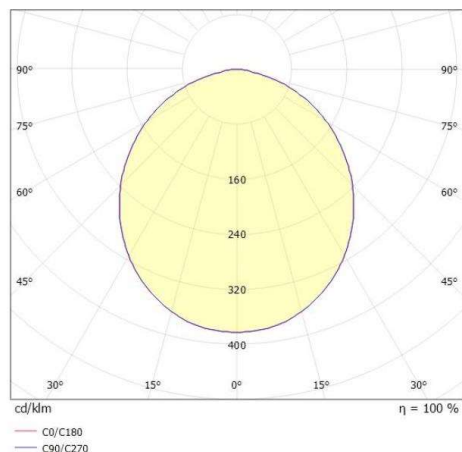

LITIN 2.0

540-0511014066060

LITIN 2 VOLARE TRACK SPOTLIGHT WITH 2 PH VOLARE ADAPTER made of aluminium, black, similar to RAL 9005, decor black, satined PMMA opal diffuser beam 105°, light output direct, swiveling 350°, tilting 90°, dimmability: not dimmable, adapter/ceiling base black, IP20

DRAWING

LIGHT DISTRIBUTION CURVE

TECHNICAL DETAILS

System perform. [W]	10
Bulb type	LED
Luminous flux [lm]	600
Colour temp. [K]	4000K
CRI	>90
Optics	PMMA opal diffuser
Designer	INHOUSE
Dimming	not dimmable
Light output	direct
Beam angle [°]	105°
Voltage [V]	220-240V 50/60Hz
Material	aluminium
Length [mm]	92,6
Height [mm]	140
Diameter [mm]	90
IP protection class	IP20
Voltage class	protection cl. II
Net weight [kg]	0,77
Colour lamp	black
RAL	9005
Colour adapter/ceiling base	black
Colour decor	black
EAN-Number	9010506778632
Lifetime [h]	30 000
Energy efficiency cl.	G