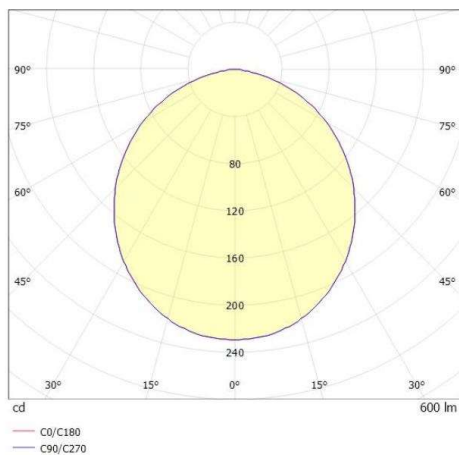

LITIN 2.0

540-05110141d4040

LITIN 2 VOLARE TRACK SPOTLIGHT WITH 2 PH VOLARE ADAPTER made of aluminium, grey, similar to RAL 9006, decor gold, satined PMMA opal diffuser beam 105°, light output direct, swiveling 350°, tilting 90°, dimmability: not dimmable, adapter/ceiling base grey, IP20

DRAWING

TECHNICAL DETAILS

System perform. [W]	10
Bulb type	LED
Luminous flux [lm]	600
Colour temp. [K]	4000K
CRI	>90
Optics	PMMA opal diffuser
Designer	INHOUSE
Dimming	not dimmable
Light output	direct
Beam angle [°]	105°
Voltage [V]	220-240V 50/60Hz
Material	aluminium
Length [mm]	92,6
Height [mm]	140
Diameter [mm]	90
IP protection class	IP20
Voltage class	protection cl. II
Net weight [kg]	0,78
Colour lamp	grey
RAL	9006
Colour adapter/ceiling base	grey
Colour decor	gold
EAN-Number	9010506919554
Lifetime [h]	30 000
Energy efficiency cl.	G

LIGHT DISTRIBUTION CURVE

The values are rated values. Power and luminous flux are initially subject to a tolerance of +/- 10%. Colour temperature tolerance: +/- 150 K. The values apply to an ambient temperature of 25°C unless otherwise specified.