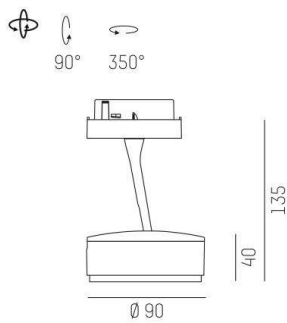

LITIN 2.0

540-05110141d4040

LITIN 2 VOLARE TRACK SPOTLIGHT WITH 2 PH VOLARE ADAPTER made of aluminium, grey, similar to RAL 9006, decor gold, satined PMMA opal diffuser beam 105°, light output direct, swiveling 350°, tilting 90°, dimmability: not dimmable, adapter/ceiling base grey, IP20

DRAWING

TECHNICAL DETAILS

System perform. [W]	10
Bulb type	LED
Luminous flux [lm]	600
Colour temp. [K]	4000K
CRI	>90
Optics	PMMA opal diffuser
Designer	INHOUSE
Dimming	not dimmable
Light output	direct
Beam angle [°]	105°
Voltage [V]	220-240V 50/60Hz
Material	aluminium
Length [mm]	92,6
Height [mm]	140
Diameter [mm]	90
IP protection class	IP20
Voltage class	protection cl. II
Net weight [kg]	0,78
Colour lamp	grey
RAL	9006
Colour adapter/ceiling base	grey
Colour decor	gold
EAN-Number	9010506919554
Lifetime [h]	30 000
Energy efficiency cl.	G

LIGHT DISTRIBUTION CURVE

The values are rated values. Power and luminous flux are initially subject to a tolerance of +/- 10%. Colour temperature tolerance: +/- 150 K. The values apply to an ambient temperature of 25°C unless otherwise specified.