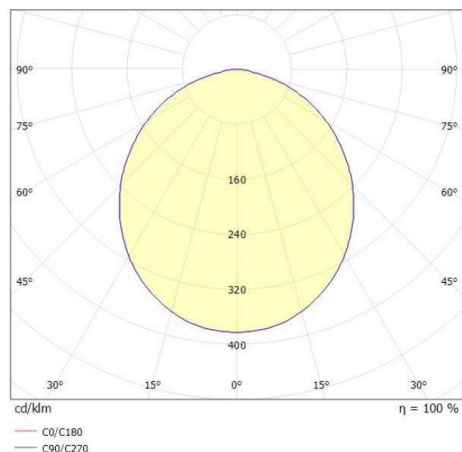

LITIN 2.0

540-05110141d4060

LITIN 2 VOLARE TRACK SPOTLIGHT WITH 2 PH VOLARE ADAPTER made of aluminium, black, similar to RAL 9005, decor gold, satined PMMA opal diffuser beam 105°, light output direct, swiveling 350°, tilting 90°, dimmability: not dimmable, adapter/ceiling base grey, IP20

DRAWING

LIGHT DISTRIBUTION CURVE

TECHNICAL DETAILS

System perform. [W]	10
Bulb type	LED
Luminous flux [lm]	600
Colour temp. [K]	4000K
CRI	>90
Optics	PMMA opal diffuser
Designer	INHOUSE
Dimming	not dimmable
Light output	direct
Beam angle [°]	105°
Voltage [V]	220-240V 50/60Hz
Material	aluminium
Length [mm]	92,6
Height [mm]	140
Diameter [mm]	90
IP protection class	IP20
Voltage class	protection cl. II
Net weight [kg]	0,77
Colour lamp	black
RAL	9005
Colour adapter/ceiling base	grey
Colour decor	gold
EAN-Number	9010506778656
Lifetime [h]	30 000
Energy efficiency cl.	G