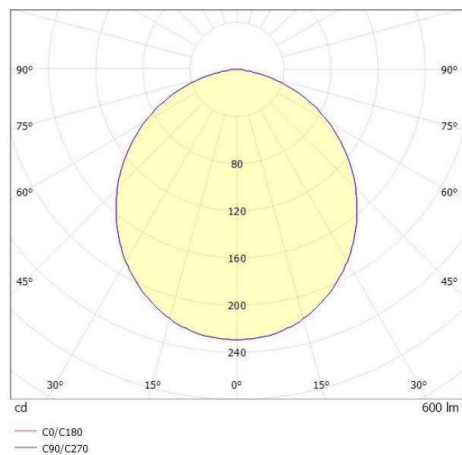

LITIN 2.0

540-05110141d5040

LITIN 2 VOLARE TRACK SPOTLIGHT WITH 2 PH VOLARE ADAPTER made of aluminium, grey, similar to RAL 9006, decor gold, satined PMMA opal diffuser beam 105°, light output direct, swiveling 350°, tilting 90°, dimmability: not dimmable, adapter/ceiling base white, IP20

DRAWING

TECHNICAL DETAILS

System perform. [W]	10
Bulb type	LED
Luminous flux [lm]	600
Colour temp. [K]	4000K
CRI	>90
Optics	PMMA opal diffuser
Designer	INHOUSE
Dimming	not dimmable
Light output	direct
Beam angle [°]	105°
Voltage [V]	220-240V 50/60Hz
Material	aluminium
Length [mm]	92,6
Height [mm]	140
Diameter [mm]	90
IP protection class	IP20
Voltage class	protection cl. II
Net weight [kg]	0,78
Colour lamp	grey
RAL	9006
Colour adapter/ceiling base	white
Colour decor	gold
EAN-Number	9010506919547
Lifetime [h]	30 000
Energy efficiency cl.	G

LIGHT DISTRIBUTION CURVE

The values are rated values. Power and luminous flux are initially subject to a tolerance of +/- 10%. Colour temperature tolerance: +/- 150 K. The values apply to an ambient temperature of 25°C unless otherwise specified.