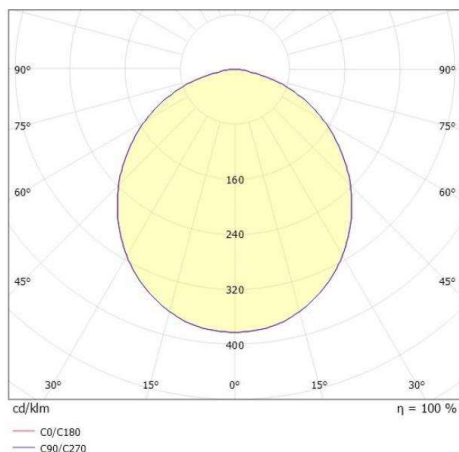

## LITIN 2.0

540-05110141d5060

LITIN 2 VOLARE TRACK SPOTLIGHT WITH 2 PH VOLARE ADAPTER made of aluminium, black, similar to RAL 9005, decor gold, satined PMMA opal diffuser beam 105°, light output direct, swiveling 350°, tilting 90°, dimmability: not dimmable, adapter/ceiling base white, IP20

## DRAWING

## LIGHT DISTRIBUTION CURVE

## TECHNICAL DETAILS

System perform. [W]	10
Bulb type	LED
Luminous flux [lm]	600
Colour temp. [K]	4000K
CRI	>90
Optics	PMMA opal diffuser
Designer	INHOUSE
Dimming	not dimmable
Light output	direct
Beam angle [°]	105°
Voltage [V]	220-240V 50/60Hz
Material	aluminium
Length [mm]	92,6
Height [mm]	140
Diameter [mm]	90
IP protection class	IP20
Voltage class	protection cl. II
Net weight [kg]	0,77
Colour lamp	black
RAL	9005
Colour adapter/ceiling base	white
Colour decor	gold
EAN-Number	9010506778649
Lifetime [h]	30 000
Energy efficiency cl.	G