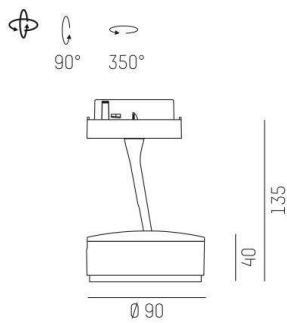

## LITIN 2.0

540-05110141d5060

LITIN 2 VOLARE TRACK SPOTLIGHT WITH 2 PH VOLARE ADAPTER made of aluminium, black, similar to RAL 9005, decor gold, satined PMMA opal diffuser beam 105°, light output direct, swiveling 350°, tilting 90°, dimmability: not dimmable, adapter/ceiling base white, IP20

## DRAWING

## TECHNICAL DETAILS

System perform. [W]	10
Bulb type	LED
Luminous flux [lm]	600
Colour temp. [K]	4000K
CRI	>90
Optics	PMMA opal diffuser
Designer	INHOUSE
Dimming	not dimmable
Light output	direct
Beam angle [°]	105°
Voltage [V]	220-240V 50/60Hz
Material	aluminium
Length [mm]	92,6
Height [mm]	140
Diameter [mm]	90
IP protection class	IP20
Voltage class	protection cl. II
Net weight [kg]	0,77
Colour lamp	black
RAL	9005
Colour adapter/ceiling base	white
Colour decor	gold
EAN-Number	9010506778649
Lifetime [h]	30 000
Energy efficiency cl.	G