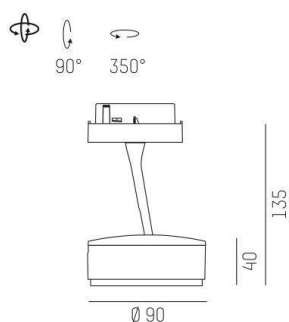

LITIN 2.0

540-05110141d6040

LITIN 2 VOLARE TRACK SPOTLIGHT WITH 2 PH VOLARE ADAPTER made of aluminium, grey, similar to RAL 9006, decor gold, satined PMMA opal diffuser beam 105°, light output direct, swiveling 350°, tilting 90°, dimmability: not dimmable, adapter/ceiling base black, IP20

DRAWING

LIGHT DISTRIBUTION CURVE

TECHNICAL DETAILS

System perform. [W]	10
Bulb type	LED
Luminous flux [lm]	600
Colour temp. [K]	4000K
CRI	>90
Optics	PMMA opal diffuser
Designer	INHOUSE
Dimming	not dimmable
Light output	direct
Beam angle [°]	105°
Voltage [V]	220-240V 50/60Hz
Material	aluminium
Length [mm]	92,6
Height [mm]	140
Diameter [mm]	90
IP protection class	IP20
Voltage class	protection cl. II
Net weight [kg]	0,78
Colour lamp	grey
RAL	9006
Colour adapter/ceiling base	black
Colour decor	gold
EAN-Number	9010506919561
Lifetime [h]	30 000
Energy efficiency cl.	G