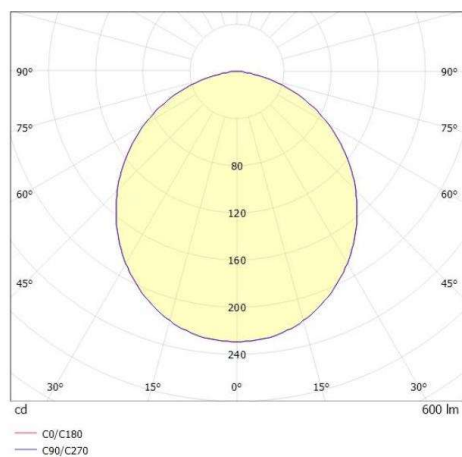

LITIN 2.0

540-05110141d6040

LITIN 2 VOLARE TRACK SPOTLIGHT WITH 2 PH VOLARE ADAPTER made of aluminium, grey, similar to RAL 9006, decor gold, satined PMMA opal diffuser beam 105°, light output direct, swiveling 350°, tilting 90°, dimmability: not dimmable, adapter/ceiling base black, IP20

DRAWING

LIGHT DISTRIBUTION CURVE

TECHNICAL DETAILS

System perform. [W]	10
Bulb type	LED
Luminous flux [lm]	600
Colour temp. [K]	4000K
CRI	>90
Optics	PMMA opal diffuser
Designer	INHOUSE
Dimming	not dimmable
Light output	direct
Beam angle [°]	105°
Voltage [V]	220-240V 50/60Hz
Material	aluminium
Length [mm]	92,6
Height [mm]	140
Diameter [mm]	90
IP protection class	IP20
Voltage class	protection cl. II
Net weight [kg]	0,78
Colour lamp	grey
RAL	9006
Colour adapter/ceiling base	black
Colour decor	gold
EAN-Number	9010506919561
Lifetime [h]	30 000
Energy efficiency cl.	G