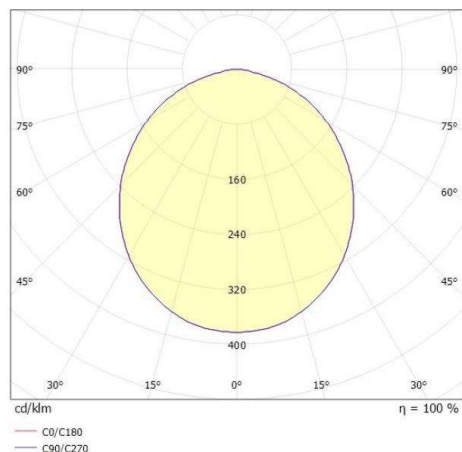

LITIN 2.0

540-05110141d6060

LITIN 2 VOLARE TRACK SPOTLIGHT WITH 2 PH VOLARE ADAPTER made of aluminium, black, similar to RAL 9005, decor gold, satined PMMA opal diffuser beam 105°, light output direct, swiveling 350°, tilting 90°, dimmability: not dimmable, adapter/ceiling base black, IP20

DRAWING

LIGHT DISTRIBUTION CURVE

TECHNICAL DETAILS

System perform. [W]	10
Bulb type	LED
Luminous flux [lm]	600
Colour temp. [K]	4000K
CRI	>90
Optics	PMMA opal diffuser
Designer	INHOUSE
Dimming	not dimmable
Light output	direct
Beam angle [°]	105°
Voltage [V]	220-240V 50/60Hz
Material	aluminium
Length [mm]	92,6
Height [mm]	140
Diameter [mm]	90
IP protection class	IP20
Voltage class	protection cl. II
Net weight [kg]	0,77
Colour lamp	black
RAL	9005
Colour adapter/ceiling base	black
Colour decor	gold
EAN-Number	9010506778663
Lifetime [h]	30 000
Energy efficiency cl.	G