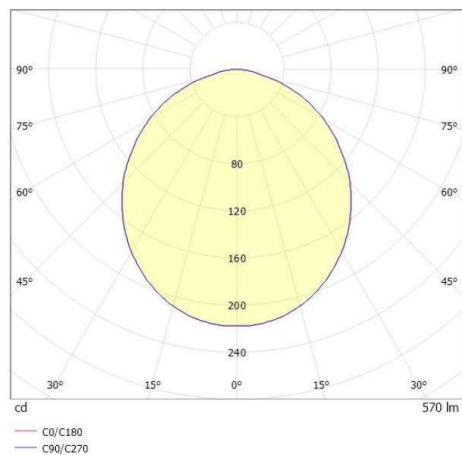

## LITIN 2.0

540-0511019044040

LITIN 2 VOLARE TRACK SPOTLIGHT WITH 2 PH VOLARE ADAPTER made of aluminium, grey, similar to RAL 9006, decor grey, satined PMMA opal diffuser beam 105°, light output direct, swiveling 350°, tilting 90°, dimmability: not dimmable, adapter/ceiling base grey, IP20

## DRAWING

## LIGHT DISTRIBUTION CURVE

## TECHNICAL DETAILS

|                             |                    |
|-----------------------------|--------------------|
| System perform. [W]         | 10                 |
| Bulb type                   | LED                |
| Luminous flux [lm]          | 570                |
| Colour temp. [K]            | 3000K              |
| CRI                         | >90                |
| Optics                      | PMMA opal diffuser |
| Designer                    | INHOUSE            |
| Dimming                     | not dimmable       |
| Light output                | direct             |
| Beam angle [°]              | 105°               |
| Voltage [V]                 | 220-240V 50/60Hz   |
| Material                    | aluminium          |
| Length [mm]                 | 92,6               |
| Height [mm]                 | 140                |
| Diameter [mm]               | 90                 |
| IP protection class         | IP20               |
| Voltage class               | protection cl. II  |
| Net weight [kg]             | 0,78               |
| Colour lamp                 | grey               |
| RAL                         | 9006               |
| Colour adapter/ceiling base | grey               |
| Colour decor                | grey               |
| EAN-Number                  | 9010506935233      |
| Lifetime [h]                | 30 000             |
| Energy efficiency cl.       | G                  |