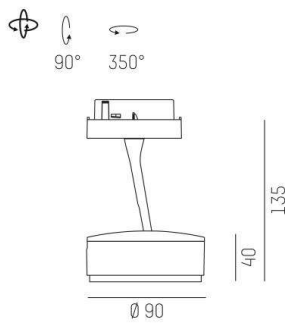

LITIN 2.0

540-0511019045040

LITIN 2 VOLARE TRACK SPOTLIGHT WITH 2 PH VOLARE ADAPTER made of aluminium, grey, similar to RAL 9006, decor grey, satined PMMA opal diffuser beam 105°, light output direct, swiveling 350°, tilting 90°, dimmability: not dimmable, adapter/ceiling base white, IP20

DRAWING

LIGHT DISTRIBUTION CURVE

TECHNICAL DETAILS

System perform. [W]	10
Bulb type	LED
Luminous flux [lm]	570
Colour temp. [K]	3000K
CRI	>90
Optics	PMMA opal diffuser
Designer	INHOUSE
Dimming	not dimmable
Light output	direct
Beam angle [°]	105°
Voltage [V]	220-240V 50/60Hz
Material	aluminium
Length [mm]	92,6
Height [mm]	140
Diameter [mm]	90
IP protection class	IP20
Voltage class	protection cl. II
Net weight [kg]	0,78
Colour lamp	grey
RAL	9006
Colour adapter/ceiling base	white
Colour decor	grey
EAN-Number	9010506935240
Lifetime [h]	30 000
Energy efficiency cl.	G