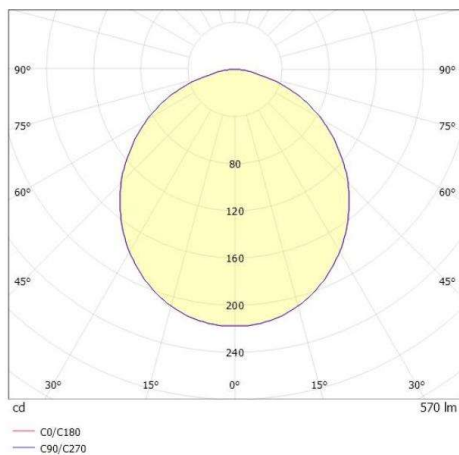

LITIN 2.0

540-0511019045040

LITIN 2 VOLARE TRACK SPOTLIGHT WITH 2 PH VOLARE ADAPTER made of aluminium, grey, similar to RAL 9006, decor grey, satined PMMA opal diffuser beam 105°, light output direct, swiveling 350°, tilting 90°, dimmability: not dimmable, adapter/ceiling base white, IP20

DRAWING

LIGHT DISTRIBUTION CURVE

TECHNICAL DETAILS

System perform. [W]	10
Bulb type	LED
Luminous flux [lm]	570
Colour temp. [K]	3000K
CRI	>90
Optics	PMMA opal diffuser
Designer	INHOUSE
Dimming	not dimmable
Light output	direct
Beam angle [°]	105°
Voltage [V]	220-240V 50/60Hz
Material	aluminium
Length [mm]	92,6
Height [mm]	140
Diameter [mm]	90
IP protection class	IP20
Voltage class	protection cl. II
Net weight [kg]	0,78
Colour lamp	grey
RAL	9006
Colour adapter/ceiling base	white
Colour decor	grey
EAN-Number	9010506935240
Lifetime [h]	30 000
Energy efficiency cl.	G

The values are rated values. Power and luminous flux are initially subject to a tolerance of +/- 10%. Colour temperature tolerance: +/- 150 K. The values apply to an ambient temperature of 25°C unless otherwise specified.