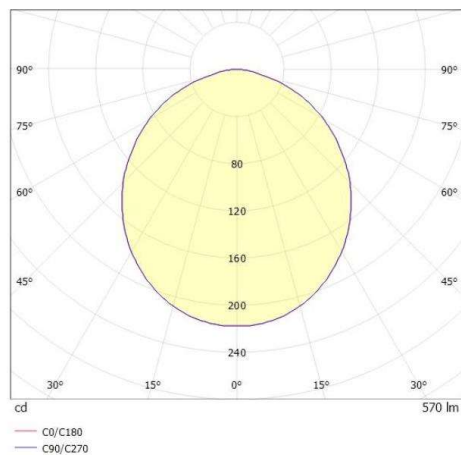

LITIN 2.0

540-0511019046040

LITIN 2 VOLARE TRACK SPOTLIGHT WITH 2 PH VOLARE ADAPTER made of aluminium, grey, similar to RAL 9006, decor grey, satined PMMA opal diffuser beam 105°, light output direct, swiveling 350°, tilting 90°, dimmability: not dimmable, adapter/ceiling base black, IP20

DRAWING

LIGHT DISTRIBUTION CURVE

TECHNICAL DETAILS

System perform. [W]	10
Bulb type	LED
Luminous flux [lm]	570
Colour temp. [K]	3000K
CRI	>90
Optics	PMMA opal diffuser
Designer	INHOUSE
Dimming	not dimmable
Light output	direct
Beam angle [°]	105°
Voltage [V]	220-240V 50/60Hz
Material	aluminium
Length [mm]	92,6
Height [mm]	140
Diameter [mm]	90
IP protection class	IP20
Voltage class	protection cl. II
Net weight [kg]	0,78
Colour lamp	grey
RAL	9006
Colour adapter/ceiling base	black
Colour decor	grey
EAN-Number	9010506935257
Lifetime [h]	30 000
Energy efficiency cl.	G

The values are rated values. Power and luminous flux are initially subject to a tolerance of +/- 10%. Colour temperature tolerance: +/- 150 K. The values apply to an ambient temperature of 25°C unless otherwise specified.