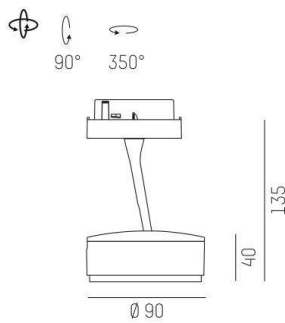

LITIN 2.0

540-0511019046040

LITIN 2 VOLARE TRACK SPOTLIGHT WITH 2 PH VOLARE ADAPTER made of aluminium, grey, similar to RAL 9006, decor grey, satined PMMA opal diffuser beam 105°, light output direct, swiveling 350°, tilting 90°, dimmability: not dimmable, adapter/ceiling base black, IP20

DRAWING

LIGHT DISTRIBUTION CURVE

TECHNICAL DETAILS

System perform. [W]	10
Bulb type	LED
Luminous flux [lm]	570
Colour temp. [K]	3000K
CRI	>90
Optics	PMMA opal diffuser
Designer	INHOUSE
Dimming	not dimmable
Light output	direct
Beam angle [°]	105°
Voltage [V]	220-240V 50/60Hz
Material	aluminium
Length [mm]	92,6
Height [mm]	140
Diameter [mm]	90
IP protection class	IP20
Voltage class	protection cl. II
Net weight [kg]	0,78
Colour lamp	grey
RAL	9006
Colour adapter/ceiling base	black
Colour decor	grey
EAN-Number	9010506935257
Lifetime [h]	30 000
Energy efficiency cl.	G