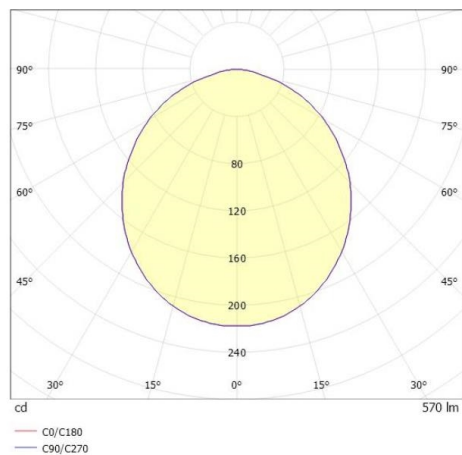

## LITIN 2.0

540-0511019046050

LITIN 2 VOLARE TRACK SPOTLIGHT WITH 2 PH VOLARE ADAPTER made of aluminium, white, similar to RAL 9016, decor grey, satined PMMA opal diffuser beam 105°, light output direct, swiveling 350°, tilting 90°, dimmability: not dimmable, adapter/ceiling base black, IP20

## DRAWING

## LIGHT DISTRIBUTION CURVE

## TECHNICAL DETAILS

System perform. [W]	10
Bulb type	LED
Luminous flux [lm]	570
Colour temp. [K]	3000K
CRI	>90
Optics	PMMA opal diffuser
Designer	INHOUSE
Dimming	not dimmable
Light output	direct
Beam angle [°]	105°
Voltage [V]	220-240V 50/60Hz
Material	aluminium
Length [mm]	92,6
Height [mm]	140
Diameter [mm]	90
IP protection class	IP20
Voltage class	protection cl. II
Net weight [kg]	0,77
Colour lamp	white
RAL	9016
Colour adapter/ceiling base	black
Colour decor	grey
EAN-Number	9010506979510
Lifetime [h]	30 000
Energy efficiency cl.	G