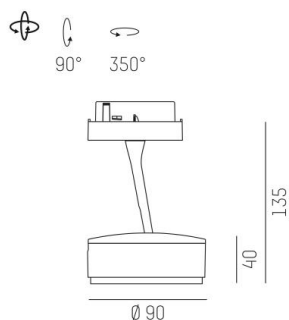

## LITIN 2.0

540-0511019046050

LITIN 2 VOLARE TRACK SPOTLIGHT WITH 2 PH VOLARE ADAPTER made of aluminium, white, similar to RAL 9016, decor grey, satined PMMA opal diffuser beam 105°, light output direct, swiveling 350°, tilting 90°, dimmability: not dimmable, adapter/ceiling base black, IP20

## DRAWING

## TECHNICAL DETAILS

System perform. [W]	10
Bulb type	LED
Luminous flux [lm]	570
Colour temp. [K]	3000K
CRI	>90
Optics	PMMA opal diffuser
Designer	INHOUSE
Dimming	not dimmable
Light output	direct
Beam angle [°]	105°
Voltage [V]	220-240V 50/60Hz
Material	aluminium
Length [mm]	92,6
Height [mm]	140
Diameter [mm]	90
IP protection class	IP20
Voltage class	protection cl. II
Net weight [kg]	0,77
Colour lamp	white
RAL	9016
Colour adapter/ceiling base	black
Colour decor	grey
EAN-Number	9010506979510
Lifetime [h]	30 000
Energy efficiency cl.	G