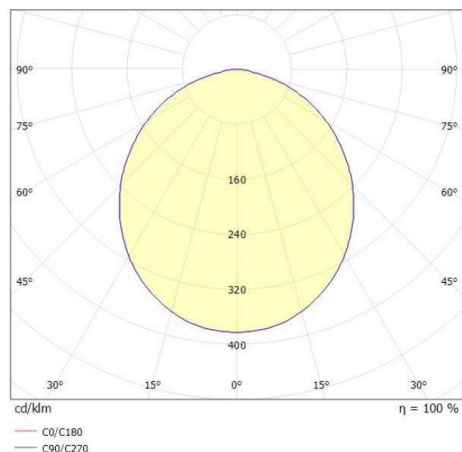

## LITIN 2.0

540-0511019054060

LITIN 2 VOLARE TRACK SPOTLIGHT WITH 2 PH VOLARE ADAPTER made of aluminium, black, similar to RAL 9005, decor white, satined PMMA opal diffuser beam 105°, light output direct, swiveling 350°, tilting 90°, dimmability: not dimmable, adapter/ceiling base grey, IP20

## DRAWING

## LIGHT DISTRIBUTION CURVE

## TECHNICAL DETAILS

System perform. [W]	10
Bulb type	LED
Luminous flux [lm]	570
Colour temp. [K]	3000K
CRI	>90
Optics	PMMA opal diffuser
Designer	INHOUSE
Dimming	not dimmable
Light output	direct
Beam angle [°]	105°
Voltage [V]	220-240V 50/60Hz
Material	aluminium
Length [mm]	92,6
Height [mm]	140
Diameter [mm]	90
IP protection class	IP20
Voltage class	protection cl. II
Net weight [kg]	0,77
Colour lamp	black
RAL	9005
Colour adapter/ceiling base	grey
Colour decor	white
EAN-Number	9010506775730
Lifetime [h]	30 000
Energy efficiency cl.	G