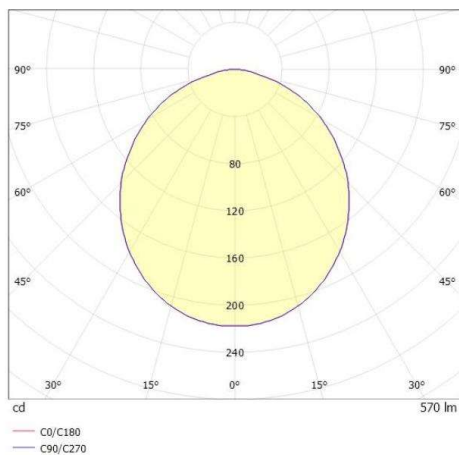

LITIN 2.0

540-0511019055040

LITIN 2 VOLARE TRACK SPOTLIGHT WITH 2 PH VOLARE ADAPTER made of aluminium, grey, similar to RAL 9006, decor white, satined PMMA opal diffuser beam 105°, light output direct, swiveling 350°, tilting 90°, dimmability: not dimmable, adapter/ceiling base white, IP20

DRAWING

LIGHT DISTRIBUTION CURVE

TECHNICAL DETAILS

System perform. [W]	10
Bulb type	LED
Luminous flux [lm]	570
Colour temp. [K]	3000K
CRI	>90
Optics	PMMA opal diffuser
Designer	INHOUSE
Dimming	not dimmable
Light output	direct
Beam angle [°]	105°
Voltage [V]	220-240V 50/60Hz
Material	aluminium
Length [mm]	92,6
Height [mm]	140
Diameter [mm]	90
IP protection class	IP20
Voltage class	protection cl. II
Net weight [kg]	0,78
Colour lamp	grey
RAL	9006
Colour adapter/ceiling base	white
Colour decor	white
EAN-Number	9010506919240
Lifetime [h]	30 000
Energy efficiency cl.	G

The values are rated values. Power and luminous flux are initially subject to a tolerance of +/- 10%. Colour temperature tolerance: +/- 150 K. The values apply to an ambient temperature of 25°C unless otherwise specified.