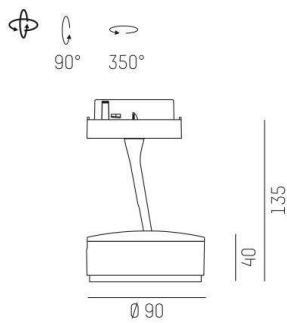

LITIN 2.0

540-0511019055040

LITIN 2 VOLARE TRACK SPOTLIGHT WITH 2 PH VOLARE ADAPTER made of aluminium, grey, similar to RAL 9006, decor white, satined PMMA opal diffuser beam 105°, light output direct, swiveling 350°, tilting 90°, dimmability: not dimmable, adapter/ceiling base white, IP20

DRAWING

LIGHT DISTRIBUTION CURVE

TECHNICAL DETAILS

System perform. [W]	10
Bulb type	LED
Luminous flux [lm]	570
Colour temp. [K]	3000K
CRI	>90
Optics	PMMA opal diffuser
Designer	INHOUSE
Dimming	not dimmable
Light output	direct
Beam angle [°]	105°
Voltage [V]	220-240V 50/60Hz
Material	aluminium
Length [mm]	92,6
Height [mm]	140
Diameter [mm]	90
IP protection class	IP20
Voltage class	protection cl. II
Net weight [kg]	0,78
Colour lamp	grey
RAL	9006
Colour adapter/ceiling base	white
Colour decor	white
EAN-Number	9010506919240
Lifetime [h]	30 000
Energy efficiency cl.	G