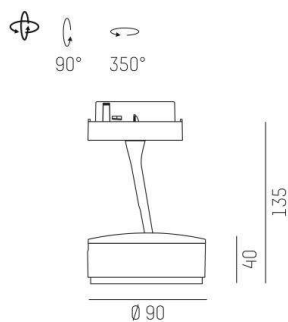

## LITIN 2.0

540-0511019055060

LITIN 2 VOLARE TRACK SPOTLIGHT WITH 2 PH VOLARE ADAPTER made of aluminium, black, similar to RAL 9005, decor white, satined PMMA opal diffuser beam 105°, light output direct, swiveling 350°, tilting 90°, dimmability: not dimmable, adapter/ceiling base white, IP20

## DRAWING

## TECHNICAL DETAILS

System perform. [W]	10
Bulb type	LED
Luminous flux [lm]	570
Colour temp. [K]	3000K
CRI	>90
Optics	PMMA opal diffuser
Designer	INHOUSE
Dimming	not dimmable
Light output	direct
Beam angle [°]	105°
Voltage [V]	220-240V 50/60Hz
Material	aluminium
Length [mm]	92,6
Height [mm]	140
Diameter [mm]	90
IP protection class	IP20
Voltage class	protection cl. II
Net weight [kg]	0,77
Colour lamp	black
RAL	9005
Colour adapter/ceiling base	white
Colour decor	white
EAN-Number	9010506775723
Lifetime [h]	30 000
Energy efficiency cl.	G