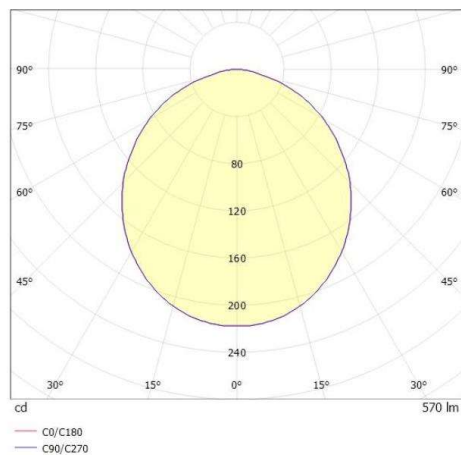

## LITIN 2.0

540-0511019064040

LITIN 2 VOLARE TRACK SPOTLIGHT WITH 2 PH VOLARE ADAPTER made of aluminium, grey, similar to RAL 9006, decor black, satined PMMA opal diffuser beam 105°, light output direct, swiveling 350°, tilting 90°, dimmability: not dimmable, adapter/ceiling base grey, IP20

## DRAWING

## LIGHT DISTRIBUTION CURVE

## TECHNICAL DETAILS

System perform. [W]	10
Bulb type	LED
Luminous flux [lm]	570
Colour temp. [K]	3000K
CRI	>90
Optics	PMMA opal diffuser
Designer	INHOUSE
Dimming	not dimmable
Light output	direct
Beam angle [°]	105°
Voltage [V]	220-240V 50/60Hz
Material	aluminium
Length [mm]	92,6
Height [mm]	140
Diameter [mm]	90
IP protection class	IP20
Voltage class	protection cl. II
Net weight [kg]	0,78
Colour lamp	grey
RAL	9006
Colour adapter/ceiling base	grey
Colour decor	black
EAN-Number	9010506919288
Lifetime [h]	30 000
Energy efficiency cl.	G