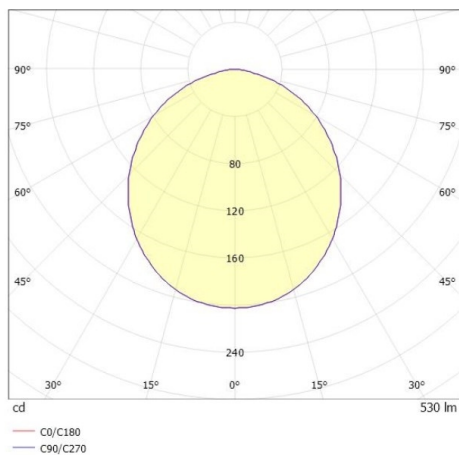

LITIN 2.0

540-0611013044040

LITIN 2 TRACK SPOTLIGHT WITH 3 PH ADAPTER made of aluminium, grey, similar to RAL 9006, decor grey, satined PMMA opal diffuser beam 105°, light output direct, swiveling 350°, tilting 90°, dimmability: not dimmable, adapter/ceiling base grey, IP20

DRAWING

TECHNICAL DETAILS

System perform. [W]	10
Bulb type	LED
Luminous flux [lm]	530
Colour temp. [K]	2700K
CRI	>90
Optics	PMMA opal diffuser
Designer	INHOUSE
Dimming	not dimmable
Light output	direct
Beam angle [°]	105°
Voltage [V]	220-240V 50/60Hz
Material	aluminium
Length [mm]	102,2
Diameter [mm]	90
IP protection class	IP20
Voltage class	protection cl. II
Net weight [kg]	0,85
Colour lamp	grey
RAL	9006
Colour adapter/ceiling base	grey
Colour decor	grey
EAN-Number	9010506936544
Lifetime [h]	30 000
Energy efficiency cl.	G

LIGHT DISTRIBUTION CURVE

The values are rated values. Power and luminous flux are initially subject to a tolerance of +/- 10%. Colour temperature tolerance: +/- 150 K. The values apply to an ambient temperature of 25°C unless otherwise specified.