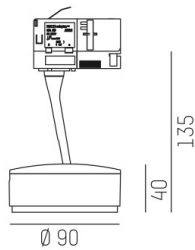

LITIN 2.0

540-0611013044040

LITIN 2 TRACK SPOTLIGHT WITH 3 PH ADAPTER made of aluminium, grey, similar to RAL 9006, decor grey, satined PMMA opal diffuser beam 105°, light output direct, swiveling 350°, tilting 90°, dimmability: not dimmable, adapter/ceiling base grey, IP20

DRAWING

TECHNICAL DETAILS

System perform. [W]	10
Bulb type	LED
Luminous flux [lm]	530
Colour temp. [K]	2700K
CRI	>90
Optics	PMMA opal diffuser
Designer	INHOUSE
Dimming	not dimmable
Light output	direct
Beam angle [°]	105°
Voltage [V]	220-240V 50/60Hz
Material	aluminium
Length [mm]	102,2
Diameter [mm]	90
IP protection class	IP20
Voltage class	protection cl. II
Net weight [kg]	0,85
Colour lamp	grey
RAL	9006
Colour adapter/ceiling base	grey
Colour decor	grey
EAN-Number	9010506936544
Lifetime [h]	30 000
Energy efficiency cl.	G

LIGHT DISTRIBUTION CURVE

The values are rated values. Power and luminous flux are initially subject to a tolerance of +/- 10%. Colour temperature tolerance: +/- 150 K. The values apply to an ambient temperature of 25°C unless otherwise specified.