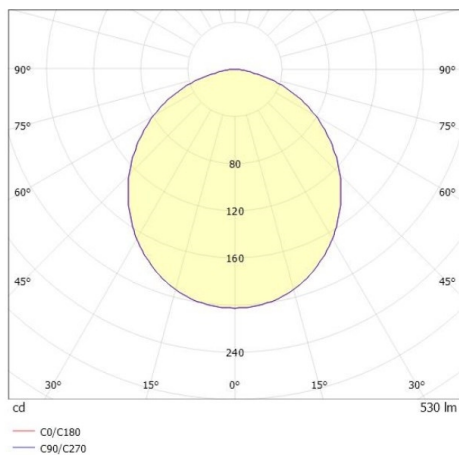

LITIN 2.0

540-0611013045050

LITIN 2 TRACK SPOTLIGHT WITH 3 PH ADAPTER made of aluminium, white, similar to RAL 9016, decor grey, satined PMMA opal diffuser beam 105°, light output direct, swiveling 350°, tilting 90°, dimmability: not dimmable, adapter/ceiling base white, IP20

DRAWING

TECHNICAL DETAILS

System perform. [W]	10
Bulb type	LED
Luminous flux [lm]	530
Colour temp. [K]	2700K
CRI	>90
Optics	PMMA opal diffuser
Designer	INHOUSE
Dimming	not dimmable
Light output	direct
Beam angle [°]	105°
Voltage [V]	220-240V 50/60Hz
Material	aluminium
Length [mm]	102,2
Height [mm]	135
Diameter [mm]	90
IP protection class	IP20
Voltage class	protection cl. II
Net weight [kg]	0,84
Colour lamp	white
RAL	9016
Colour adapter/ceiling base	white
Colour decor	grey
EAN-Number	9010506979824
Lifetime [h]	30 000
Energy efficiency cl.	G

LIGHT DISTRIBUTION CURVE

The values are rated values. Power and luminous flux are initially subject to a tolerance of +/- 10%. Colour temperature tolerance: +/- 150 K. The values apply to an ambient temperature of 25°C unless otherwise specified.