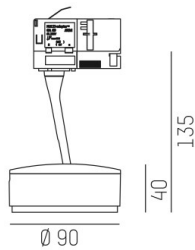

LITIN 2.0

540-0611013045050

LITIN 2 TRACK SPOTLIGHT WITH 3 PH ADAPTER made of aluminium, white, similar to RAL 9016, decor grey, satined PMMA opal diffuser beam 105°, light output direct, swiveling 350°, tilting 90°, dimmability: not dimmable, adapter/ceiling base white, IP20

DRAWING

TECHNICAL DETAILS

System perform. [W]	10
Bulb type	LED
Luminous flux [lm]	530
Colour temp. [K]	2700K
CRI	>90
Optics	PMMA opal diffuser
Designer	INHOUSE
Dimming	not dimmable
Light output	direct
Beam angle [°]	105°
Voltage [V]	220-240V 50/60Hz
Material	aluminium
Length [mm]	102,2
Height [mm]	135
Diameter [mm]	90
IP protection class	IP20
Voltage class	protection cl. II
Net weight [kg]	0,84
Colour lamp	white
RAL	9016
Colour adapter/ceiling base	white
Colour decor	grey
EAN-Number	9010506979824
Lifetime [h]	30 000
Energy efficiency cl.	G

LIGHT DISTRIBUTION CURVE

The values are rated values. Power and luminous flux are initially subject to a tolerance of +/- 10%. Colour temperature tolerance: +/- 150 K. The values apply to an ambient temperature of 25°C unless otherwise specified.