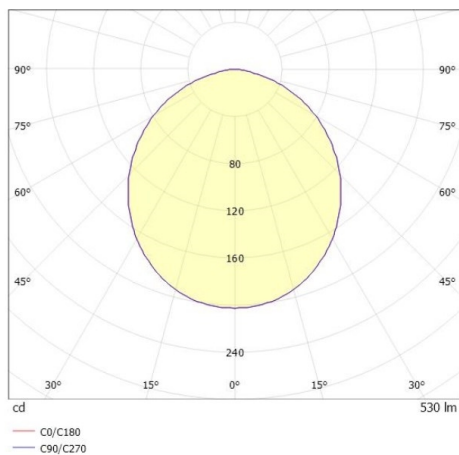

LITIN 2.0

540-0611013046060

LITIN 2 TRACK SPOTLIGHT WITH 3 PH ADAPTER made of aluminium, black, similar to RAL 9005, decor grey, satined PMMA opal diffuser beam 105°, light output direct, swiveling 350°, tilting 90°, dimmability: not dimmable, adapter/ceiling base black, IP20

DRAWING

LIGHT DISTRIBUTION CURVE

TECHNICAL DETAILS

System perform. [W]	10
Bulb type	LED
Luminous flux [lm]	530
Colour temp. [K]	2700K
CRI	>90
Optics	PMMA opal diffuser
Designer	INHOUSE
Dimming	not dimmable
Light output	direct
Beam angle [°]	105°
Voltage [V]	220-240V 50/60Hz
Material	aluminium
Length [mm]	102,2
Height [mm]	135
Diameter [mm]	90
IP protection class	IP20
Voltage class	protection cl. II
Net weight [kg]	0,84
Colour lamp	black
RAL	9005
Colour adapter/ceiling base	black
Colour decor	grey
EAN-Number	9010506979831
Lifetime [h]	30 000
Energy efficiency cl.	G