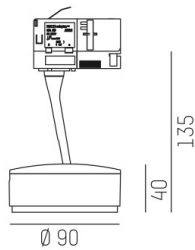

LITIN 2.0

540-0611013046060

LITIN 2 TRACK SPOTLIGHT WITH 3 PH ADAPTER made of aluminium, black, similar to RAL 9005, decor grey, satined PMMA opal diffuser beam 105°, light output direct, swiveling 350°, tilting 90°, dimmability: not dimmable, adapter/ceiling base black, IP20

DRAWING

LIGHT DISTRIBUTION CURVE

TECHNICAL DETAILS

System perform. [W]	10
Bulb type	LED
Luminous flux [lm]	530
Colour temp. [K]	2700K
CRI	>90
Optics	PMMA opal diffuser
Designer	INHOUSE
Dimming	not dimmable
Light output	direct
Beam angle [°]	105°
Voltage [V]	220-240V 50/60Hz
Material	aluminium
Length [mm]	102,2
Height [mm]	135
Diameter [mm]	90
IP protection class	IP20
Voltage class	protection cl. II
Net weight [kg]	0,84
Colour lamp	black
RAL	9005
Colour adapter/ceiling base	black
Colour decor	grey
EAN-Number	9010506979831
Lifetime [h]	30 000
Energy efficiency cl.	G