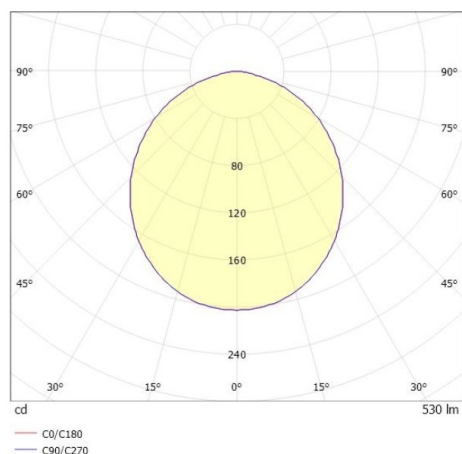

LITIN

540-0611013054040

LITIN 2 TRACK SPOTLIGHT WITH 3 PH ADAPTER made of aluminium, grey, similar to RAL 9006, decor white, satined PMMA opal diffuser beam 105°, light output direct, swiveling 350°, tilting 90°, dimmability: not dimmable, adapter/ceiling base grey, IP20

DRAWING

LIGHT DISTRIBUTION CURVE

TECHNICAL DETAILS

System perform. [W]	10
Bulb type	LED
Luminous flux [lm]	530
Colour temp. [K]	2700K
CRI	>90
Optics	PMMA opal diffuser
Designer	INHOUSE
Dimming	not dimmable
Light output	direct
Beam angle [°]	105°
Voltage [V]	220-240V 50/60Hz
Material	aluminium
Length [mm]	102,2
Height [mm]	135
Diameter [mm]	90
IP protection class	IP20
Voltage class	protection cl. II
Net weight [kg]	0,85
Colour lamp	grey
RAL	9006
Colour adapter/ceiling base	grey
Colour decor	white
EAN-Number	9010506920437
Lifetime [h]	30 000
Energy efficiency cl.	G