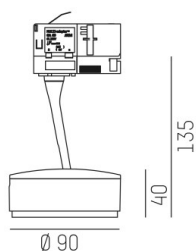

LITIN

540-0611013054040

LITIN 2 TRACK SPOTLIGHT WITH 3 PH ADAPTER made of aluminium, grey, similar to RAL 9006, decor white, satined PMMA opal diffuser beam 105°, light output direct, swiveling 350°, tilting 90°, dimmability: not dimmable, adapter/ceiling base grey, IP20

DRAWING

LIGHT DISTRIBUTION CURVE

TECHNICAL DETAILS

System perform. [W]	10
Bulb type	LED
Luminous flux [lm]	530
Colour temp. [K]	2700K
CRI	>90
Optics	PMMA opal diffuser
Designer	INHOUSE
Dimming	not dimmable
Light output	direct
Beam angle [°]	105°
Voltage [V]	220-240V 50/60Hz
Material	aluminium
Length [mm]	102,2
Height [mm]	135
Diameter [mm]	90
IP protection class	IP20
Voltage class	protection cl. II
Net weight [kg]	0,85
Colour lamp	grey
RAL	9006
Colour adapter/ceiling base	grey
Colour decor	white
EAN-Number	9010506920437
Lifetime [h]	30 000
Energy efficiency cl.	G