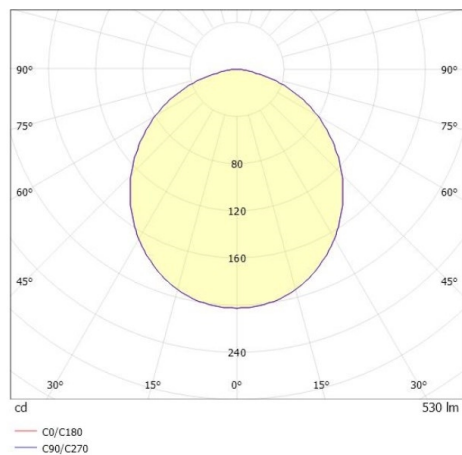

LITIN

540-0611013064040

LITIN 2 TRACK SPOTLIGHT WITH 3 PH ADAPTER made of aluminium, grey, similar to RAL 9006, decor black, satined PMMA opal diffuser beam 105°, light output direct, swiveling 350°, tilting 90°, dimmability: not dimmable, adapter/ceiling base grey, IP20

DRAWING

LIGHT DISTRIBUTION CURVE

TECHNICAL DETAILS

System perform. [W]	10
Bulb type	LED
Luminous flux [lm]	530
Colour temp. [K]	2700K
CRI	>90
Optics	PMMA opal diffuser
Designer	INHOUSE
Dimming	not dimmable
Light output	direct
Beam angle [°]	105°
Voltage [V]	220-240V 50/60Hz
Material	aluminium
Length [mm]	102,2
Height [mm]	135
Diameter [mm]	90
IP protection class	IP20
Voltage class	protection cl. II
Net weight [kg]	0,85
Colour lamp	grey
RAL	9006
Colour adapter/ceiling base	grey
Colour decor	black
EAN-Number	9010506920468
Lifetime [h]	30 000
Energy efficiency cl.	G