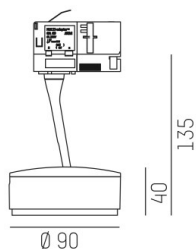

LITIN

540-0611013064040

LITIN 2 TRACK SPOTLIGHT WITH 3 PH ADAPTER made of aluminium, grey, similar to RAL 9006, decor black, satined PMMA opal diffuser beam 105°, light output direct, swiveling 350°, tilting 90°, dimmability: not dimmable, adapter/ceiling base grey, IP20

DRAWING

LIGHT DISTRIBUTION CURVE

TECHNICAL DETAILS

System perform. [W]	10
Bulb type	LED
Luminous flux [lm]	530
Colour temp. [K]	2700K
CRI	>90
Optics	PMMA opal diffuser
Designer	INHOUSE
Dimming	not dimmable
Light output	direct
Beam angle [°]	105°
Voltage [V]	220-240V 50/60Hz
Material	aluminium
Length [mm]	102,2
Height [mm]	135
Diameter [mm]	90
IP protection class	IP20
Voltage class	protection cl. II
Net weight [kg]	0,85
Colour lamp	grey
RAL	9006
Colour adapter/ceiling base	grey
Colour decor	black
EAN-Number	9010506920468
Lifetime [h]	30 000
Energy efficiency cl.	G