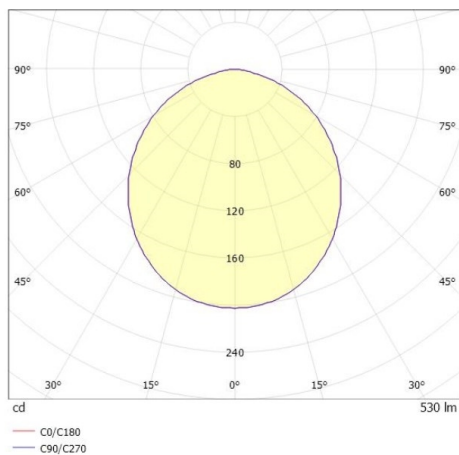

LITIN

540-06110131b4040

LITIN 2 TRACK SPOTLIGHT WITH 3 PH ADAPTER made of aluminium, grey, similar to RAL 9006, decor copper, satined PMMA opal diffuser beam 105°, light output direct, swiveling 350°, tilting 90°, dimmability: not dimmable, adapter/ceiling base grey, IP20

DRAWING

TECHNICAL DETAILS

System perform. [W]	10
Bulb type	LED
Luminous flux [lm]	530
Colour temp. [K]	2700K
CRI	>90
Optics	PMMA opal diffuser
Designer	INHOUSE
Dimming	not dimmable
Light output	direct
Beam angle [°]	105°
Voltage [V]	220-240V 50/60Hz
Material	aluminium
Length [mm]	102,2
Height [mm]	135
Diameter [mm]	90
IP protection class	IP20
Voltage class	protection cl. II
Net weight [kg]	0,85
Colour lamp	grey
RAL	9006
Colour adapter/ceiling base	grey
Colour decor	copper
EAN-Number	9010506920529
Lifetime [h]	30 000
Energy efficiency cl.	G

LIGHT DISTRIBUTION CURVE

The values are rated values. Power and luminous flux are initially subject to a tolerance of +/- 10%. Colour temperature tolerance: +/- 150 K. The values apply to an ambient temperature of 25°C unless otherwise specified.