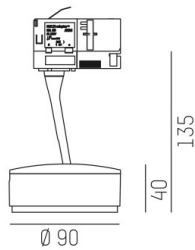

LITIN

540-06110131b4040

LITIN 2 TRACK SPOTLIGHT WITH 3 PH ADAPTER made of aluminium, grey, similar to RAL 9006, decor copper, satined PMMA opal diffuser beam 105°, light output direct, swiveling 350°, tilting 90°, dimmability: not dimmable, adapter/ceiling base grey, IP20

DRAWING

TECHNICAL DETAILS

System perform. [W]	10
Bulb type	LED
Luminous flux [lm]	530
Colour temp. [K]	2700K
CRI	>90
Optics	PMMA opal diffuser
Designer	INHOUSE
Dimming	not dimmable
Light output	direct
Beam angle [°]	105°
Voltage [V]	220-240V 50/60Hz
Material	aluminium
Length [mm]	102,2
Height [mm]	135
Diameter [mm]	90
IP protection class	IP20
Voltage class	protection cl. II
Net weight [kg]	0,85
Colour lamp	grey
RAL	9006
Colour adapter/ceiling base	grey
Colour decor	copper
EAN-Number	9010506920529
Lifetime [h]	30 000
Energy efficiency cl.	G

LIGHT DISTRIBUTION CURVE

The values are rated values. Power and luminous flux are initially subject to a tolerance of +/- 10%. Colour temperature tolerance: +/- 150 K. The values apply to an ambient temperature of 25°C unless otherwise specified.