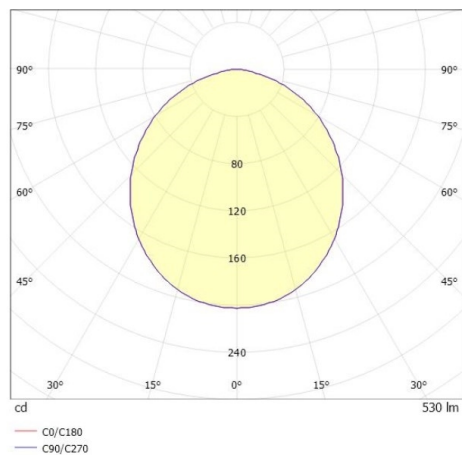

LITIN

540-06110131d4040

LITIN 2 TRACK SPOTLIGHT WITH 3 PH ADAPTER made of aluminium, grey, similar to RAL 9006, decor gold, satined PMMA opal diffuser beam 105°, light output direct, swiveling 350°, tilting 90°, dimmability: not dimmable, adapter/ceiling base grey, IP20

DRAWING

TECHNICAL DETAILS

System perform. [W]	10
Bulb type	LED
Luminous flux [lm]	530
Colour temp. [K]	2700K
CRI	>90
Optics	PMMA opal diffuser
Designer	INHOUSE
Dimming	not dimmable
Light output	direct
Beam angle [°]	105°
Voltage [V]	220-240V 50/60Hz
Material	aluminium
Length [mm]	102,2
Height [mm]	135
Diameter [mm]	90
IP protection class	IP20
Voltage class	protection cl. II
Net weight [kg]	0,85
Colour lamp	grey
RAL	9006
Colour adapter/ceiling base	grey
Colour decor	gold
EAN-Number	9010506920499
Lifetime [h]	30 000
Energy efficiency cl.	G

LIGHT DISTRIBUTION CURVE

The values are rated values. Power and luminous flux are initially subject to a tolerance of +/- 10%. Colour temperature tolerance: +/- 150 K. The values apply to an ambient temperature of 25°C unless otherwise specified.