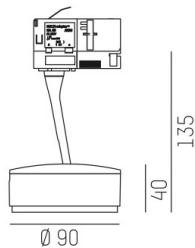

LITIN 2.0

540-0611014044040

LITIN 2 TRACK SPOTLIGHT WITH 3 PH ADAPTER made of aluminium, grey, similar to RAL 9006, decor grey, satined PMMA opal diffuser beam 105°, light output direct, swiveling 350°, tilting 90°, dimmability: not dimmable, adapter/ceiling base grey, IP20

DRAWING

LIGHT DISTRIBUTION CURVE

TECHNICAL DETAILS

System perform. [W]	10
Bulb type	LED
Luminous flux [lm]	600
Colour temp. [K]	4000K
CRI	>90
Optics	PMMA opal diffuser
Designer	INHOUSE
Dimming	not dimmable
Light output	direct
Beam angle [°]	105°
Voltage [V]	220-240V 50/60Hz
Material	aluminium
Length [mm]	102,2
Height [mm]	135
Diameter [mm]	90
IP protection class	IP20
Voltage class	protection cl. II
Net weight [kg]	0,85
Colour lamp	grey
RAL	9006
Colour adapter/ceiling base	grey
Colour decor	grey
EAN-Number	9010506936605
Lifetime [h]	30 000
Energy efficiency cl.	G