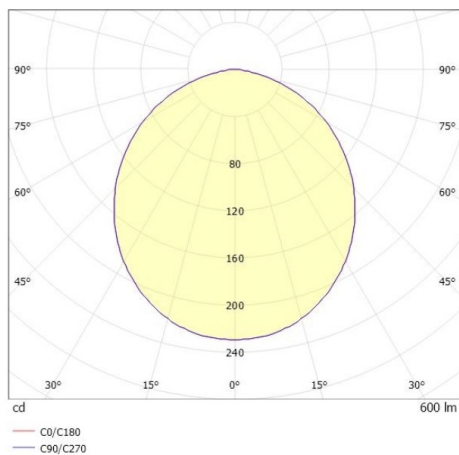

LITIN 2.0

540-0611014044040

LITIN 2 TRACK SPOTLIGHT WITH 3 PH ADAPTER made of aluminium, grey, similar to RAL 9006, decor grey, satined PMMA opal diffuser beam 105°, light output direct, swiveling 350°, tilting 90°, dimmability: not dimmable, adapter/ceiling base grey, IP20

DRAWING

LIGHT DISTRIBUTION CURVE

TECHNICAL DETAILS

System perform. [W]	10
Bulb type	LED
Luminous flux [lm]	600
Colour temp. [K]	4000K
CRI	>90
Optics	PMMA opal diffuser
Designer	INHOUSE
Dimming	not dimmable
Light output	direct
Beam angle [°]	105°
Voltage [V]	220-240V 50/60Hz
Material	aluminium
Length [mm]	102,2
Height [mm]	135
Diameter [mm]	90
IP protection class	IP20
Voltage class	protection cl. II
Net weight [kg]	0,85
Colour lamp	grey
RAL	9006
Colour adapter/ceiling base	grey
Colour decor	grey
EAN-Number	9010506936605
Lifetime [h]	30 000
Energy efficiency cl.	G