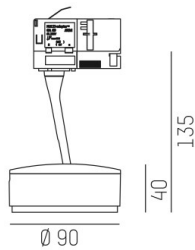

LITIN 2.0

540-0611014045050

LITIN 2 TRACK SPOTLIGHT WITH 3 PH ADAPTER made of aluminium, white, similar to RAL 9016, decor grey, satined PMMA opal diffuser beam 105°, light output direct, swiveling 350°, tilting 90°, dimmability: not dimmable, adapter/ceiling base white, IP20

DRAWING

TECHNICAL DETAILS

System perform. [W]	10
Bulb type	LED
Luminous flux [lm]	600
Colour temp. [K]	4000K
CRI	>90
Optics	PMMA opal diffuser
Designer	INHOUSE
Dimming	not dimmable
Light output	direct
Beam angle [°]	105°
Voltage [V]	220-240V 50/60Hz
Material	aluminium
Length [mm]	102,2
Height [mm]	135
Diameter [mm]	90
IP protection class	IP20
Voltage class	protection cl. II
Net weight [kg]	0,84
Colour lamp	white
RAL	9016
Colour adapter/ceiling base	white
Colour decor	grey
EAN-Number	9010506979848
Lifetime [h]	30 000
Energy efficiency cl.	G

LIGHT DISTRIBUTION CURVE

The values are rated values. Power and luminous flux are initially subject to a tolerance of +/- 10%. Colour temperature tolerance: +/- 150 K. The values apply to an ambient temperature of 25°C unless otherwise specified.