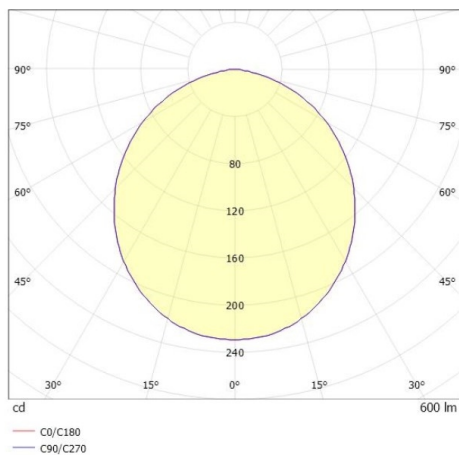

LITIN 2.0

540-0611014045050

LITIN 2 TRACK SPOTLIGHT WITH 3 PH ADAPTER made of aluminium, white, similar to RAL 9016, decor grey, satined PMMA opal diffuser beam 105°, light output direct, swiveling 350°, tilting 90°, dimmability: not dimmable, adapter/ceiling base white, IP20

DRAWING

TECHNICAL DETAILS

System perform. [W]	10
Bulb type	LED
Luminous flux [lm]	600
Colour temp. [K]	4000K
CRI	>90
Optics	PMMA opal diffuser
Designer	INHOUSE
Dimming	not dimmable
Light output	direct
Beam angle [°]	105°
Voltage [V]	220-240V 50/60Hz
Material	aluminium
Length [mm]	102,2
Height [mm]	135
Diameter [mm]	90
IP protection class	IP20
Voltage class	protection cl. II
Net weight [kg]	0,84
Colour lamp	white
RAL	9016
Colour adapter/ceiling base	white
Colour decor	grey
EAN-Number	9010506979848
Lifetime [h]	30 000
Energy efficiency cl.	G

LIGHT DISTRIBUTION CURVE

The values are rated values. Power and luminous flux are initially subject to a tolerance of +/- 10%. Colour temperature tolerance: +/- 150 K. The values apply to an ambient temperature of 25°C unless otherwise specified.