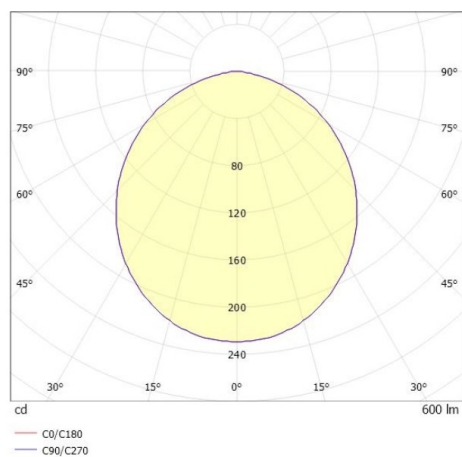

## LITIN 2.0

540-0611014046060

LITIN 2 TRACK SPOTLIGHT WITH 3 PH ADAPTER made of aluminium, black, similar to RAL 9005, decor grey, satined PMMA opal diffuser beam 105°, light output direct, swiveling 350°, tilting 90°, dimmability: not dimmable, adapter/ceiling base black, IP20

## DRAWING

## LIGHT DISTRIBUTION CURVE

## TECHNICAL DETAILS

System perform. [W]	10
Bulb type	LED
Luminous flux [lm]	600
Colour temp. [K]	4000K
CRI	>90
Optics	PMMA opal diffuser
Designer	INHOUSE
Dimming	not dimmable
Light output	direct
Beam angle [°]	105°
Voltage [V]	220-240V 50/60Hz
Material	aluminium
Length [mm]	102,2
Height [mm]	135
Diameter [mm]	90
IP protection class	IP20
Voltage class	protection cl. II
Net weight [kg]	0,84
Colour lamp	black
RAL	9005
Colour adapter/ceiling base	black
Colour decor	grey
EAN-Number	9010506979855
Lifetime [h]	30 000
Energy efficiency cl.	G