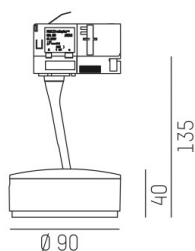

## LITIN 2.0

540-0611014046060

LITIN 2 TRACK SPOTLIGHT WITH 3 PH ADAPTER made of aluminium, black, similar to RAL 9005, decor grey, satined PMMA opal diffuser beam 105°, light output direct, swiveling 350°, tilting 90°, dimmability: not dimmable, adapter/ceiling base black, IP20

## DRAWING

## TECHNICAL DETAILS

System perform. [W]	10
Bulb type	LED
Luminous flux [lm]	600
Colour temp. [K]	4000K
CRI	>90
Optics	PMMA opal diffuser
Designer	INHOUSE
Dimming	not dimmable
Light output	direct
Beam angle [°]	105°
Voltage [V]	220-240V 50/60Hz
Material	aluminium
Length [mm]	102,2
Height [mm]	135
Diameter [mm]	90
IP protection class	IP20
Voltage class	protection cl. II
Net weight [kg]	0,84
Colour lamp	black
RAL	9005
Colour adapter/ceiling base	black
Colour decor	grey
EAN-Number	9010506979855
Lifetime [h]	30 000
Energy efficiency cl.	G