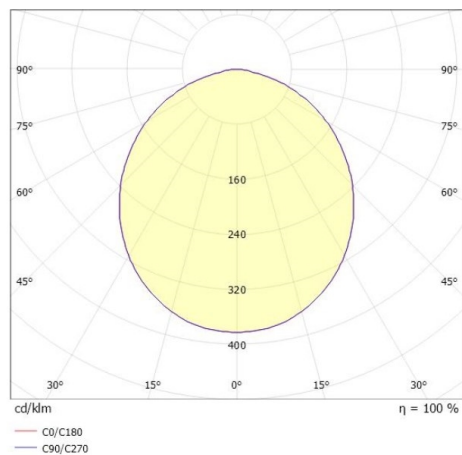

DRAWING

TECHNICAL DETAILS

System perform. [W]	10
Bulb type	LED
Luminous flux [lm]	600
Colour temp. [K]	4000K
CRI	>90
Optics	PMMA opal diffuser
Designer	INHOUSE
Dimming	not dimmable
Light output	direct
Beam angle [°]	105°
Voltage [V]	220-240V 50/60Hz
Material	aluminium

Length [mm]	102,2
Height [mm]	135
Diameter [mm]	90
IP protection class	IP20
Voltage class	protection cl. II
Net weight [kg]	0,85

Colour lamp	grey
RAL	9006
Colour adapter/ceiling base	grey
Colour decor	white
EAN-Number	9010506920550
Lifetime [h]	30 000
Energy efficiency cl.	G

LIGHT DISTRIBUTION CURVE

The values are rated values. Power and luminous flux are initially subject to a tolerance of +/- 10%. Colour temperature tolerance: +/- 150 K. The values apply to an ambient temperature of 25°C unless otherwise specified.