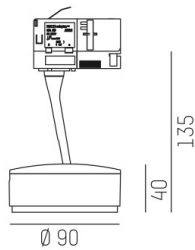

## LITIN

540-0611014064040

LITIN 2 TRACK SPOTLIGHT WITH 3 PH ADAPTER made of aluminium, grey, similar to RAL 9006, decor black, satined PMMA opal diffuser beam 105°, light output direct, swiveling 350°, tilting 90°, dimmability: not dimmable, adapter/ceiling base grey, IP20

## DRAWING

## TECHNICAL DETAILS

System perform. [W]	10
Bulb type	LED
Luminous flux [lm]	600
Colour temp. [K]	4000K
CRI	>90
Optics	PMMA opal diffuser
Designer	INHOUSE
Dimming	not dimmable
Light output	direct
Beam angle [°]	105°
Voltage [V]	220-240V 50/60Hz
Material	aluminium
Length [mm]	102,2
Height [mm]	135
Diameter [mm]	90
IP protection class	IP20
Voltage class	protection cl. II
Net weight [kg]	0,85
Colour lamp	grey
RAL	9006
Colour adapter/ceiling base	grey
Colour decor	black
EAN-Number	9010506920581
Lifetime [h]	30 000
Energy efficiency cl.	G