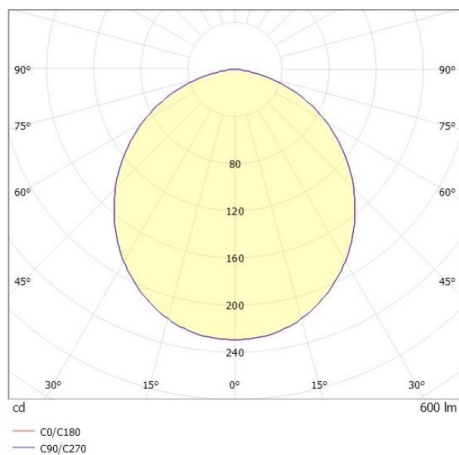

## LITIN

540-0611014064040

LITIN 2 TRACK SPOTLIGHT WITH 3 PH ADAPTER made of aluminium, grey, similar to RAL 9006, decor black, satined PMMA opal diffuser beam 105°, light output direct, swiveling 350°, tilting 90°, dimmability: not dimmable, adapter/ceiling base grey, IP20

## DRAWING

## LIGHT DISTRIBUTION CURVE

## TECHNICAL DETAILS

System perform. [W]	10
Bulb type	LED
Luminous flux [lm]	600
Colour temp. [K]	4000K
CRI	>90
Optics	PMMA opal diffuser
Designer	INHOUSE
Dimming	not dimmable
Light output	direct
Beam angle [°]	105°
Voltage [V]	220-240V 50/60Hz
Material	aluminium
Length [mm]	102,2
Height [mm]	135
Diameter [mm]	90
IP protection class	IP20
Voltage class	protection cl. II
Net weight [kg]	0,85
Colour lamp	grey
RAL	9006
Colour adapter/ceiling base	grey
Colour decor	black
EAN-Number	9010506920581
Lifetime [h]	30 000
Energy efficiency cl.	G