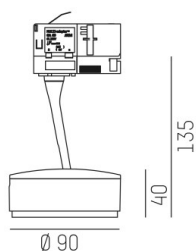

LITIN 2.0

540-0611014066060

LITIN 2 TRACK SPOTLIGHT WITH 3 PH ADAPTER made of aluminium, black, similar to RAL 9005, decor black, satined PMMA opal diffuser beam 105°, light output direct, swiveling 350°, tilting 90°, dimmability: not dimmable, adapter/ceiling base black, IP20

DRAWING

LIGHT DISTRIBUTION CURVE

TECHNICAL DETAILS

System perform. [W]	10
Bulb type	LED
Luminous flux [lm]	600
Colour temp. [K]	4000K
CRI	>90
Optics	PMMA opal diffuser
Designer	INHOUSE
Dimming	not dimmable
Light output	direct
Beam angle [°]	105°
Voltage [V]	220-240V 50/60Hz
Material	aluminium
Length [mm]	102,2
Height [mm]	135
Diameter [mm]	90
IP protection class	IP20
Voltage class	protection cl. II
Net weight [kg]	0,84
Colour lamp	black
RAL	9005
Colour adapter/ceiling base	black
Colour decor	black
EAN-Number	9010506780079
Lifetime [h]	30 000
Energy efficiency cl.	G