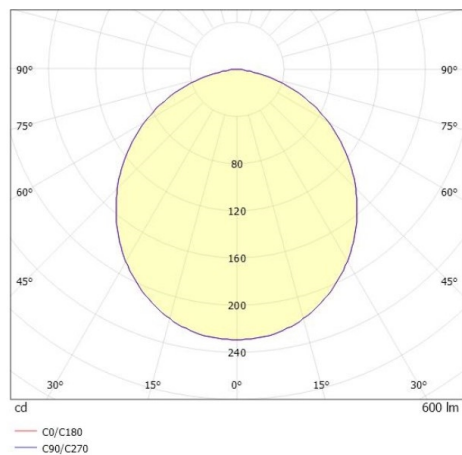

LITIN 2.0

540-0611014066060

LITIN 2 TRACK SPOTLIGHT WITH 3 PH ADAPTER made of aluminium, black, similar to RAL 9005, decor black, satined PMMA opal diffuser beam 105°, light output direct, swiveling 350°, tilting 90°, dimmability: not dimmable, adapter/ceiling base black, IP20

DRAWING

LIGHT DISTRIBUTION CURVE

TECHNICAL DETAILS

System perform. [W]	10
Bulb type	LED
Luminous flux [lm]	600
Colour temp. [K]	4000K
CRI	>90
Optics	PMMA opal diffuser
Designer	INHOUSE
Dimming	not dimmable
Light output	direct
Beam angle [°]	105°
Voltage [V]	220-240V 50/60Hz
Material	aluminium
Length [mm]	102,2
Height [mm]	135
Diameter [mm]	90
IP protection class	IP20
Voltage class	protection cl. II
Net weight [kg]	0,84
Colour lamp	black
RAL	9005
Colour adapter/ceiling base	black
Colour decor	black
EAN-Number	9010506780079
Lifetime [h]	30 000
Energy efficiency cl.	G