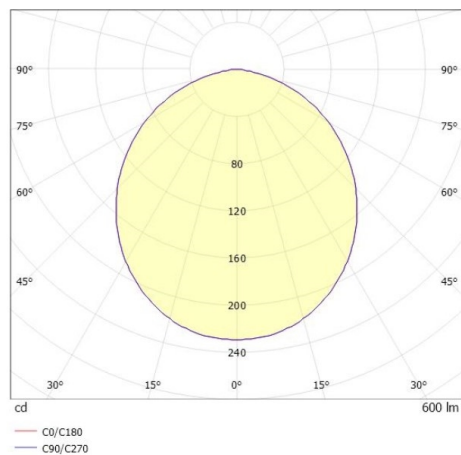

## LITIN

540-06110141b4040

LITIN 2 TRACK SPOTLIGHT WITH 3 PH ADAPTER made of aluminium, grey, similar to RAL 9006, decor copper, satined PMMA opal diffuser beam 105°, light output direct, swiveling 350°, tilting 90°, dimmability: not dimmable, adapter/ceiling base grey, IP20

## DRAWING

## TECHNICAL DETAILS

System perform. [W]	10
Bulb type	LED
Luminous flux [lm]	600
Colour temp. [K]	4000K
CRI	>90
Optics	PMMA opal diffuser
Designer	INHOUSE
Dimming	not dimmable
Light output	direct
Beam angle [°]	105°
Voltage [V]	220-240V 50/60Hz
Material	aluminium
Length [mm]	102,2
Height [mm]	135
Diameter [mm]	90
IP protection class	IP20
Voltage class	protection cl. II
Net weight [kg]	0,85
Colour lamp	grey
RAL	9006
Colour adapter/ceiling base	grey
Colour decor	copper
EAN-Number	9010506920642
Lifetime [h]	30 000
Energy efficiency cl.	G

## LIGHT DISTRIBUTION CURVE

The values are rated values. Power and luminous flux are initially subject to a tolerance of +/- 10%. Colour temperature tolerance: +/- 150 K. The values apply to an ambient temperature of 25°C unless otherwise specified.