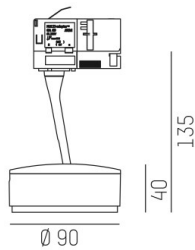

## LITIN

540-06110141b4040

LITIN 2 TRACK SPOTLIGHT WITH 3 PH ADAPTER made of aluminium, grey, similar to RAL 9006, decor copper, satined PMMA opal diffuser beam 105°, light output direct, swiveling 350°, tilting 90°, dimmability: not dimmable, adapter/ceiling base grey, IP20

## DRAWING

## TECHNICAL DETAILS

System perform. [W]	10
Bulb type	LED
Luminous flux [lm]	600
Colour temp. [K]	4000K
CRI	>90
Optics	PMMA opal diffuser
Designer	INHOUSE
Dimming	not dimmable
Light output	direct
Beam angle [°]	105°
Voltage [V]	220-240V 50/60Hz
Material	aluminium
Length [mm]	102,2
Height [mm]	135
Diameter [mm]	90
IP protection class	IP20
Voltage class	protection cl. II
Net weight [kg]	0,85
Colour lamp	grey
RAL	9006
Colour adapter/ceiling base	grey
Colour decor	copper
EAN-Number	9010506920642
Lifetime [h]	30 000
Energy efficiency cl.	G