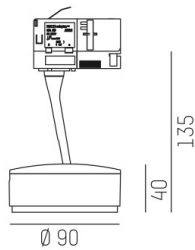

LITIN

540-06110141d4040

LITIN 2 TRACK SPOTLIGHT WITH 3 PH ADAPTER made of aluminium, grey, similar to RAL 9006, decor gold, satined PMMA opal diffuser beam 105°, light output direct, swiveling 350°, tilting 90°, dimmability: not dimmable, adapter/ceiling base grey, IP20

DRAWING

TECHNICAL DETAILS

System perform. [W]	10
Bulb type	LED
Luminous flux [lm]	600
Colour temp. [K]	4000K
CRI	>90
Optics	PMMA opal diffuser
Designer	INHOUSE
Dimming	not dimmable
Light output	direct
Beam angle [°]	105°
Voltage [V]	220-240V 50/60Hz
Material	aluminium
Length [mm]	102,2
Height [mm]	135
Diameter [mm]	90
IP protection class	IP20
Voltage class	protection cl. II
Net weight [kg]	0,85
Colour lamp	grey
RAL	9006
Colour adapter/ceiling base	grey
Colour decor	gold
EAN-Number	9010506920611
Lifetime [h]	30 000
Energy efficiency cl.	G

LIGHT DISTRIBUTION CURVE

The values are rated values. Power and luminous flux are initially subject to a tolerance of +/- 10%. Colour temperature tolerance: +/- 150 K. The values apply to an ambient temperature of 25°C unless otherwise specified.