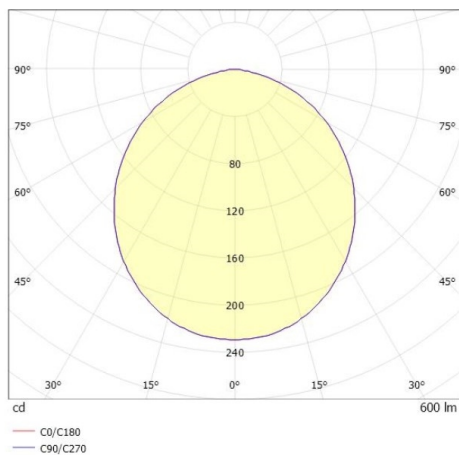

LITIN

540-06110141d4040

LITIN 2 TRACK SPOTLIGHT WITH 3 PH ADAPTER made of aluminium, grey, similar to RAL 9006, decor gold, satined PMMA opal diffuser beam 105°, light output direct, swiveling 350°, tilting 90°, dimmability: not dimmable, adapter/ceiling base grey, IP20

DRAWING

TECHNICAL DETAILS

System perform. [W]	10
Bulb type	LED
Luminous flux [lm]	600
Colour temp. [K]	4000K
CRI	>90
Optics	PMMA opal diffuser
Designer	INHOUSE
Dimming	not dimmable
Light output	direct
Beam angle [°]	105°
Voltage [V]	220-240V 50/60Hz
Material	aluminium
Length [mm]	102,2
Height [mm]	135
Diameter [mm]	90
IP protection class	IP20
Voltage class	protection cl. II
Net weight [kg]	0,85
Colour lamp	grey
RAL	9006
Colour adapter/ceiling base	grey
Colour decor	gold
EAN-Number	9010506920611
Lifetime [h]	30 000
Energy efficiency cl.	G

LIGHT DISTRIBUTION CURVE

The values are rated values. Power and luminous flux are initially subject to a tolerance of +/- 10%. Colour temperature tolerance: +/- 150 K. The values apply to an ambient temperature of 25°C unless otherwise specified.