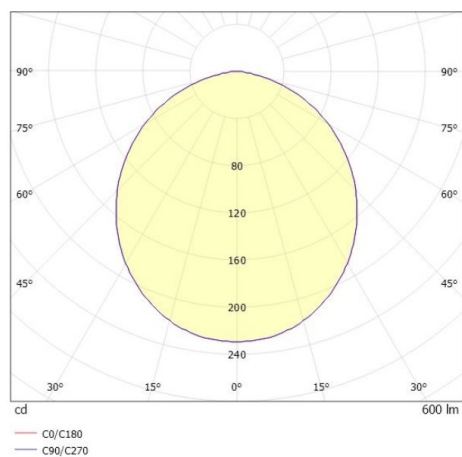

## LITIN 2.0

540-06110141d6060

LITIN 2 TRACK SPOTLIGHT WITH 3 PH ADAPTER made of aluminium, black, similar to RAL 9005, decor gold, satined PMMA opal diffuser beam 105°, light output direct, swiveling 350°, tilting 90°, dimmability: not dimmable, adapter/ceiling base black, IP20

## DRAWING

## LIGHT DISTRIBUTION CURVE

## TECHNICAL DETAILS

System perform. [W]	10
Bulb type	LED
Luminous flux [lm]	600
Colour temp. [K]	4000K
CRI	>90
Optics	PMMA opal diffuser
Designer	INHOUSE
Dimming	not dimmable
Light output	direct
Beam angle [°]	105°
Voltage [V]	220-240V 50/60Hz
Material	aluminium
Length [mm]	102,2
Height [mm]	135
Diameter [mm]	90
IP protection class	IP20
Voltage class	protection cl. II
Net weight [kg]	0,84
Colour lamp	black
RAL	9005
Colour adapter/ceiling base	black
Colour decor	gold
EAN-Number	9010506780109
Lifetime [h]	30 000
Energy efficiency cl.	G