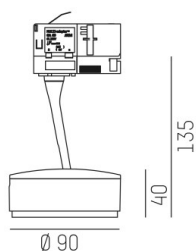

## LITIN 2.0

540-06110141d6060

LITIN 2 TRACK SPOTLIGHT WITH 3 PH ADAPTER made of aluminium, black, similar to RAL 9005, decor gold, satined PMMA opal diffuser beam 105°, light output direct, swiveling 350°, tilting 90°, dimmability: not dimmable, adapter/ceiling base black, IP20

## DRAWING

## TECHNICAL DETAILS

System perform. [W]	10
Bulb type	LED
Luminous flux [lm]	600
Colour temp. [K]	4000K
CRI	>90
Optics	PMMA opal diffuser
Designer	INHOUSE
Dimming	not dimmable
Light output	direct
Beam angle [°]	105°
Voltage [V]	220-240V 50/60Hz
Material	aluminium
Length [mm]	102,2
Height [mm]	135
Diameter [mm]	90
IP protection class	IP20
Voltage class	protection cl. II
Net weight [kg]	0,84
Colour lamp	black
RAL	9005
Colour adapter/ceiling base	black
Colour decor	gold
EAN-Number	9010506780109
Lifetime [h]	30 000
Energy efficiency cl.	G