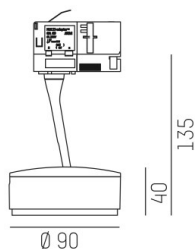

LITIN 2.0

540-0611019044040

LITIN 2 TRACK SPOTLIGHT WITH 3 PH ADAPTER made of aluminium, grey, similar to RAL 9006, decor grey, satined PMMA opal diffuser beam 105°, light output direct, swiveling 350°, tilting 90°, dimmability: not dimmable, adapter/ceiling base grey, IP20

DRAWING

TECHNICAL DETAILS

System perform. [W]	10
Bulb type	LED
Luminous flux [lm]	570
Colour temp. [K]	3000K
CRI	>90
Optics	PMMA opal diffuser
Designer	INHOUSE
Dimming	not dimmable
Light output	direct
Beam angle [°]	105°
Voltage [V]	220-240V 50/60Hz
Material	aluminium
Length [mm]	102,2
Height [mm]	135
Diameter [mm]	90
IP protection class	IP20
Voltage class	protection cl. II
Net weight [kg]	0,85
Colour lamp	grey
RAL	9006
Colour adapter/ceiling base	grey
Colour decor	grey
EAN-Number	9010506936650
Lifetime [h]	30 000
Energy efficiency cl.	G

LIGHT DISTRIBUTION CURVE

The values are rated values. Power and luminous flux are initially subject to a tolerance of +/- 10%. Colour temperature tolerance: +/- 150 K. The values apply to an ambient temperature of 25°C unless otherwise specified.