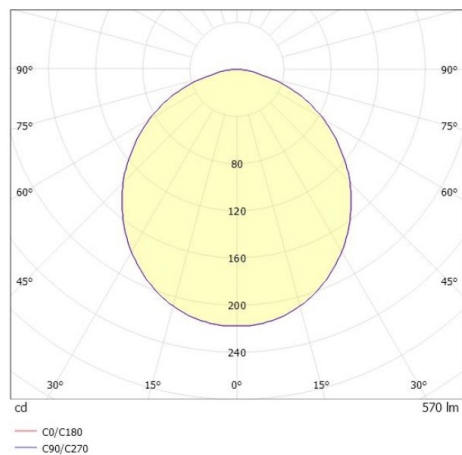

LITIN 2.0

540-0611019044040

LITIN 2 TRACK SPOTLIGHT WITH 3 PH ADAPTER made of aluminium, grey, similar to RAL 9006, decor grey, satined PMMA opal diffuser beam 105°, light output direct, swiveling 350°, tilting 90°, dimmability: not dimmable, adapter/ceiling base grey, IP20

DRAWING

TECHNICAL DETAILS

System perform. [W]	10
Bulb type	LED
Luminous flux [lm]	570
Colour temp. [K]	3000K
CRI	>90
Optics	PMMA opal diffuser
Designer	INHOUSE
Dimming	not dimmable
Light output	direct
Beam angle [°]	105°
Voltage [V]	220-240V 50/60Hz
Material	aluminium
Length [mm]	102,2
Height [mm]	135
Diameter [mm]	90
IP protection class	IP20
Voltage class	protection cl. II
Net weight [kg]	0,85
Colour lamp	grey
RAL	9006
Colour adapter/ceiling base	grey
Colour decor	grey
EAN-Number	9010506936650
Lifetime [h]	30 000
Energy efficiency cl.	G

LIGHT DISTRIBUTION CURVE

The values are rated values. Power and luminous flux are initially subject to a tolerance of +/- 10%. Colour temperature tolerance: +/- 150 K. The values apply to an ambient temperature of 25°C unless otherwise specified.