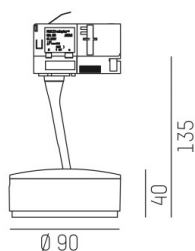

LITIN 2.0

540-0611019045050

LITIN 2 TRACK SPOTLIGHT WITH 3 PH ADAPTER made of aluminium, white, similar to RAL 9016, decor grey, satined PMMA opal diffuser beam 105°, light output direct, swiveling 350°, tilting 90°, dimmability: not dimmable, adapter/ceiling base white, IP20

DRAWING

TECHNICAL DETAILS

System perform. [W]	10
Bulb type	LED
Luminous flux [lm]	570
Colour temp. [K]	3000K
CRI	>90
Optics	PMMA opal diffuser
Designer	INHOUSE
Dimming	not dimmable
Light output	direct
Beam angle [°]	105°
Voltage [V]	220-240V 50/60Hz
Material	aluminium
Length [mm]	102,2
Height [mm]	135
Diameter [mm]	90
IP protection class	IP20
Voltage class	protection cl. II
Net weight [kg]	0,84
Colour lamp	white
RAL	9016
Colour adapter/ceiling base	white
Colour decor	grey
EAN-Number	9010506979879
Lifetime [h]	30 000
Energy efficiency cl.	G

LIGHT DISTRIBUTION CURVE

The values are rated values. Power and luminous flux are initially subject to a tolerance of +/- 10%. Colour temperature tolerance: +/- 150 K. The values apply to an ambient temperature of 25°C unless otherwise specified.