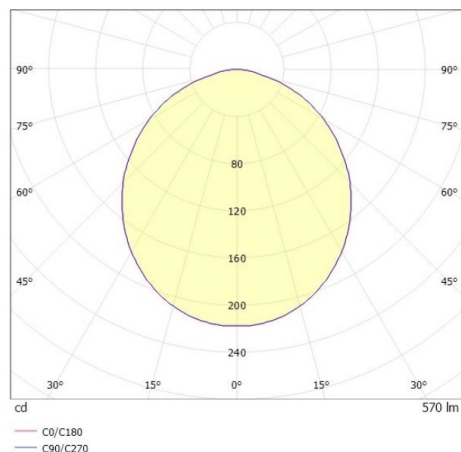

LITIN 2.0

540-0611019045050

LITIN 2 TRACK SPOTLIGHT WITH 3 PH ADAPTER made of aluminium, white, similar to RAL 9016, decor grey, satined PMMA opal diffuser beam 105°, light output direct, swiveling 350°, tilting 90°, dimmability: not dimmable, adapter/ceiling base white, IP20

DRAWING

TECHNICAL DETAILS

System perform. [W]	10
Bulb type	LED
Luminous flux [lm]	570
Colour temp. [K]	3000K
CRI	>90
Optics	PMMA opal diffuser
Designer	INHOUSE
Dimming	not dimmable
Light output	direct
Beam angle [°]	105°
Voltage [V]	220-240V 50/60Hz
Material	aluminium
Length [mm]	102,2
Height [mm]	135
Diameter [mm]	90
IP protection class	IP20
Voltage class	protection cl. II
Net weight [kg]	0,84
Colour lamp	white
RAL	9016
Colour adapter/ceiling base	white
Colour decor	grey
EAN-Number	9010506979879
Lifetime [h]	30 000
Energy efficiency cl.	G

LIGHT DISTRIBUTION CURVE

The values are rated values. Power and luminous flux are initially subject to a tolerance of +/- 10%. Colour temperature tolerance: +/- 150 K. The values apply to an ambient temperature of 25°C unless otherwise specified.