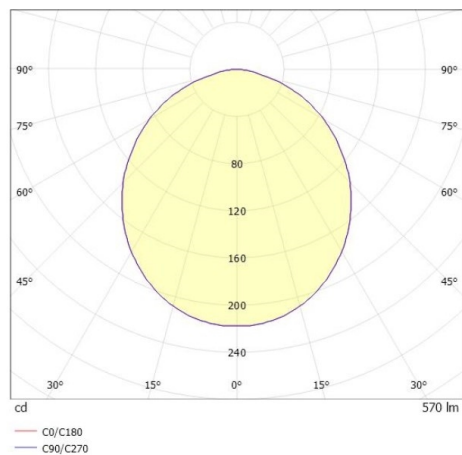

LITIN 2.0

540-0611019046060

LITIN 2 TRACK SPOTLIGHT WITH 3 PH ADAPTER made of aluminium, black, similar to RAL 9005, decor grey, satined PMMA opal diffuser beam 105°, light output direct, swiveling 350°, tilting 90°, dimmability: not dimmable, adapter/ceiling base black, IP20

DRAWING

TECHNICAL DETAILS

System perform. [W]	10
Bulb type	LED
Luminous flux [lm]	570
Colour temp. [K]	3000K
CRI	>90
Optics	PMMA opal diffuser
Designer	INHOUSE
Dimming	not dimmable
Light output	direct
Beam angle [°]	105°
Voltage [V]	220-240V 50/60Hz
Material	aluminium
Length [mm]	102,2
Height [mm]	135
Diameter [mm]	90
IP protection class	IP20
Voltage class	protection cl. II
Net weight [kg]	0,84
Colour lamp	black
RAL	9005
Colour adapter/ceiling base	black
Colour decor	grey
EAN-Number	9010506979886
Lifetime [h]	30 000
Energy efficiency cl.	G

LIGHT DISTRIBUTION CURVE

The values are rated values. Power and luminous flux are initially subject to a tolerance of +/- 10%. Colour temperature tolerance: +/- 150 K. The values apply to an ambient temperature of 25°C unless otherwise specified.