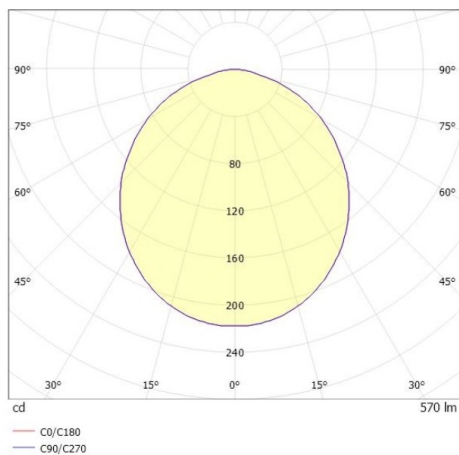

LITIN

540-0611019054040

LITIN 2 TRACK SPOTLIGHT WITH 3 PH ADAPTER made of aluminium, grey, similar to RAL 9006, decor white, satined PMMA opal diffuser beam 105°, light output direct, swiveling 350°, tilting 90°, dimmability: not dimmable, adapter/ceiling base grey, IP20

DRAWING

TECHNICAL DETAILS

System perform. [W]	10
Bulb type	LED
Luminous flux [lm]	570
Colour temp. [K]	3000K
CRI	>90
Optics	PMMA opal diffuser
Designer	INHOUSE
Dimming	not dimmable
Light output	direct
Beam angle [°]	105°
Voltage [V]	220-240V 50/60Hz
Material	aluminium
Length [mm]	102,2
Height [mm]	135
Diameter [mm]	90
IP protection class	IP20
Voltage class	protection cl. II
Net weight [kg]	0,85
Colour lamp	grey
RAL	9006
Colour adapter/ceiling base	grey
Colour decor	white
EAN-Number	9010506920321
Lifetime [h]	30 000
Energy efficiency cl.	G

LIGHT DISTRIBUTION CURVE

The values are rated values. Power and luminous flux are initially subject to a tolerance of +/- 10%. Colour temperature tolerance: +/- 150 K. The values apply to an ambient temperature of 25°C unless otherwise specified.