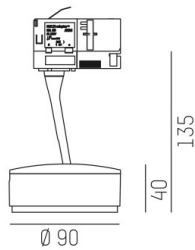

LITIN

540-0611019054040

LITIN 2 TRACK SPOTLIGHT WITH 3 PH ADAPTER made of aluminium, grey, similar to RAL 9006, decor white, satined PMMA opal diffuser beam 105°, light output direct, swiveling 350°, tilting 90°, dimmability: not dimmable, adapter/ceiling base grey, IP20

DRAWING

TECHNICAL DETAILS

System perform. [W]	10
Bulb type	LED
Luminous flux [lm]	570
Colour temp. [K]	3000K
CRI	>90
Optics	PMMA opal diffuser
Designer	INHOUSE
Dimming	not dimmable
Light output	direct
Beam angle [°]	105°
Voltage [V]	220-240V 50/60Hz
Material	aluminium
Length [mm]	102,2
Height [mm]	135
Diameter [mm]	90
IP protection class	IP20
Voltage class	protection cl. II
Net weight [kg]	0,85
Colour lamp	grey
RAL	9006
Colour adapter/ceiling base	grey
Colour decor	white
EAN-Number	9010506920321
Lifetime [h]	30 000
Energy efficiency cl.	G

LIGHT DISTRIBUTION CURVE

The values are rated values. Power and luminous flux are initially subject to a tolerance of +/- 10%. Colour temperature tolerance: +/- 150 K. The values apply to an ambient temperature of 25°C unless otherwise specified.