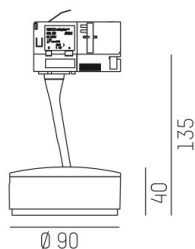

LITIN 2.0

540-0611019055060

LITIN 2 TRACK SPOTLIGHT WITH 3 PH ADAPTER made of aluminium, black, similar to RAL 9005, decor white, satined PMMA opal diffuser beam 105°, light output direct, swiveling 350°, tilting 90°, dimmability: not dimmable, adapter/ceiling base white, IP20

DRAWING

TECHNICAL DETAILS

System perform. [W]	10
Bulb type	LED
Luminous flux [lm]	570
Colour temp. [K]	3000K
CRI	>90
Optics	PMMA opal diffuser
Designer	INHOUSE
Dimming	not dimmable
Light output	direct
Beam angle [°]	105°
Voltage [V]	220-240V 50/60Hz
Material	aluminium
Length [mm]	102,2
Height [mm]	135
Diameter [mm]	90
IP protection class	IP20
Voltage class	protection cl. II
Net weight [kg]	0,84
Colour lamp	black
RAL	9005
Colour adapter/ceiling base	white
Colour decor	white
EAN-Number	9010506775983
Lifetime [h]	30 000
Energy efficiency cl.	G

LIGHT DISTRIBUTION CURVE

The values are rated values. Power and luminous flux are initially subject to a tolerance of +/- 10%. Colour temperature tolerance: +/- 150 K. The values apply to an ambient temperature of 25°C unless otherwise specified.