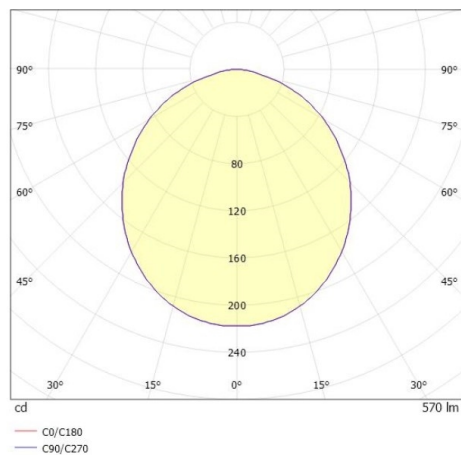

LITIN 2.0

540-0611019055060

LITIN 2 TRACK SPOTLIGHT WITH 3 PH ADAPTER made of aluminium, black, similar to RAL 9005, decor white, satined PMMA opal diffuser beam 105°, light output direct, swiveling 350°, tilting 90°, dimmability: not dimmable, adapter/ceiling base white, IP20

DRAWING

TECHNICAL DETAILS

System perform. [W]	10
Bulb type	LED
Luminous flux [lm]	570
Colour temp. [K]	3000K
CRI	>90
Optics	PMMA opal diffuser
Designer	INHOUSE
Dimming	not dimmable
Light output	direct
Beam angle [°]	105°
Voltage [V]	220-240V 50/60Hz
Material	aluminium
Length [mm]	102,2
Height [mm]	135
Diameter [mm]	90
IP protection class	IP20
Voltage class	protection cl. II
Net weight [kg]	0,84
Colour lamp	black
RAL	9005
Colour adapter/ceiling base	white
Colour decor	white
EAN-Number	9010506775983
Lifetime [h]	30 000
Energy efficiency cl.	G

LIGHT DISTRIBUTION CURVE

The values are rated values. Power and luminous flux are initially subject to a tolerance of +/- 10%. Colour temperature tolerance: +/- 150 K. The values apply to an ambient temperature of 25°C unless otherwise specified.