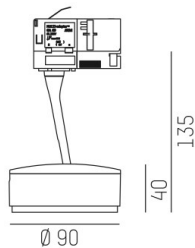

LITIN 2.0

540-0611019056060

LITIN 2 TRACK SPOTLIGHT WITH 3 PH ADAPTER made of aluminium, black, similar to RAL 9005, decor white, satined PMMA opal diffuser beam 105°, light output direct, swiveling 350°, tilting 90°, dimmability: not dimmable, adapter/ceiling base black, IP20

DRAWING

TECHNICAL DETAILS

System perform. [W]	10
Bulb type	LED
Luminous flux [lm]	570
Colour temp. [K]	3000K
CRI	>90
Optics	PMMA opal diffuser
Designer	INHOUSE
Dimming	not dimmable
Light output	direct
Beam angle [°]	105°
Voltage [V]	220-240V 50/60Hz
Material	aluminium
Length [mm]	102,2
Height [mm]	135
Diameter [mm]	90
IP protection class	IP20
Voltage class	protection cl. II
Net weight [kg]	0,84
Colour lamp	black
RAL	9005
Colour adapter/ceiling base	black
Colour decor	white
EAN-Number	9010506776003
Lifetime [h]	30 000
Energy efficiency cl.	G

LIGHT DISTRIBUTION CURVE

The values are rated values. Power and luminous flux are initially subject to a tolerance of +/- 10%. Colour temperature tolerance: +/- 150 K. The values apply to an ambient temperature of 25°C unless otherwise specified.