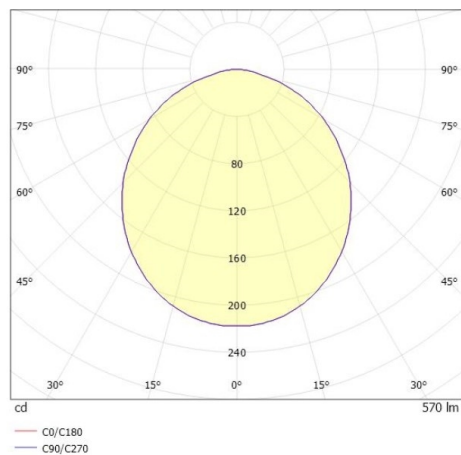

LITIN 2.0

540-0611019056060

LITIN 2 TRACK SPOTLIGHT WITH 3 PH ADAPTER made of aluminium, black, similar to RAL 9005, decor white, satined PMMA opal diffuser beam 105°, light output direct, swiveling 350°, tilting 90°, dimmability: not dimmable, adapter/ceiling base black, IP20

DRAWING

TECHNICAL DETAILS

System perform. [W]	10
Bulb type	LED
Luminous flux [lm]	570
Colour temp. [K]	3000K
CRI	>90
Optics	PMMA opal diffuser
Designer	INHOUSE
Dimming	not dimmable
Light output	direct
Beam angle [°]	105°
Voltage [V]	220-240V 50/60Hz
Material	aluminium
Length [mm]	102,2
Height [mm]	135
Diameter [mm]	90
IP protection class	IP20
Voltage class	protection cl. II
Net weight [kg]	0,84
Colour lamp	black
RAL	9005
Colour adapter/ceiling base	black
Colour decor	white
EAN-Number	9010506776003
Lifetime [h]	30 000
Energy efficiency cl.	G

LIGHT DISTRIBUTION CURVE

The values are rated values. Power and luminous flux are initially subject to a tolerance of +/- 10%. Colour temperature tolerance: +/- 150 K. The values apply to an ambient temperature of 25°C unless otherwise specified.